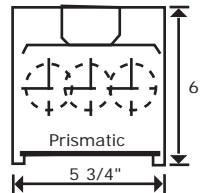

Wall Mount 6 x 6 Mount

DIMENSIONS

BACK PLANS

FACE DOWN

Face Down available in Uplite

FACE UP

DIRECT-INDIRECT

ORDERING INFORMATION

Example: 66-W-24-1

Series	Length	Lamps	Type	Number of Lamps	Options
66	24 36 48 72 96	Bi-pin Slimline	W - Face Down WDI - Direct-Indirect WU - Face Up	1 2 4	TAN - Tandem

(972) 247-3171

Factory/Warehouse • 2055 Luna Road • Suite 142 • Carrollton, TX 75006

(972) 247-3171 Phone • (972) 247-0200 Fax

Email sales@texasfluorescents.com

Look For Complete Internet Catalog • www.texasfluorescents.com