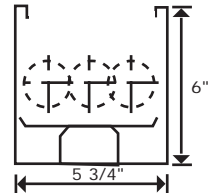

Fixtures can be mounted flush against the wall or hung with wall brackets measuring 4 1/2" square by 1" deep. Two brackets are used on 2, 3, and 4 foot fixtures and 2 or 3 brackets for 6 and 8 foot fixtures as required.

(972) 247-3171 Phone • (972) 247-0200 Fax

Email sales@texasfluorescents.com

Look For Complete Internet Catalog • www.texasfluorescents.com

Wall Mount 6 x 6 Mount

DIMENSIONS

BACK PLANS

KNOCK-OUT AND HOLE PATTERN FOR SIDE OF FIXTURE FACING WALL

FACE DOWN

Face Down available in Uplite

2 Light with Uplite

FACE UP

UPLIGHT PATTERN: AVAILABLE ON FACE DOWN TYPE UNITS ONLY

DIRECT-INDIRECT

ORDERING INFORMATION

Example: 66-W-24-1

Series	Length	Lamps	Type	Number of Lamps	Options
66	24 36 48 72 96	Bi-pin Slimline	W - Face Down WDI - Direct-Indirect WU - Face Up	1 2 4	TAN - Tandem

(972) 247-3171

Factory/Warehouse • 2055 Luna Road • Suite 142 • Carrollton, TX 75006