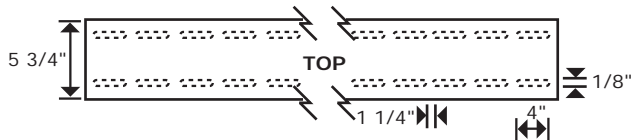

FEATURES & SPECIFICATIONS

Housing

Die-formed and welded 20-gauge cold rolled steel. Knockouts on ends allow continuous wireway mounting. A 1/2" regressed flange at the bottom insures uniformity and rigidity. Direct - Indirect fixtures have a 3" opening along the length of the fixture to provide an upward component of between 35% - 50% ceiling and wall illumination.

Fixtures can be mounted flush against the wall or hung with wall brackets measuring 4 1/2" square by 1" deep. Two brackets are used on 2, 3, and 4 foot fixtures and 2 or 3 brackets for 6 and 8 foot fixtures as required.

FACE DOWN

Face Down available in Uplite

2 Light with Uplite

FACE UP

UPLIGHT PATTERN: AVAILABLE ON FACE DOWN TYPE UNITS ONLY

DIRECT-INDIRECT

ORDERING INFORMATION

Example: 66-W-24-1

Series	Length	Lamps	Type	Number of Lamps	Options
66	24 36 48 72 96	Bi-pin Slimline	W - Face Down WDI - Direct-Indirect WU - Face Up	1 2 4	TAN - Tandem

(972) 247-3171

Factory/Warehouse • 2055 Luna Road • Suite 142 • Carrollton, TX 75006