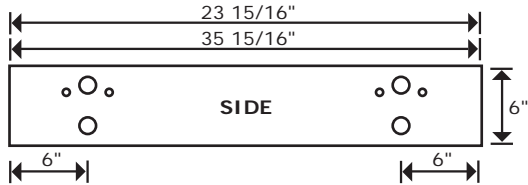

Wall Mount 6 x 6 Mount

DIMENSIONS

BACK PLANS

KNOCK-OUT AND HOLE PATTERN FOR SIDE OF FIXTURE FACING WALL