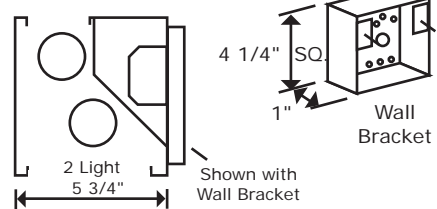

FEATURES & SPECIFICATIONS

Housing

Die-formed and welded 20-gauge cold rolled steel. Knockouts on ends allow continuous wireway mounting. A 1/2" regressed flange at the bottom insures uniformity and rigidity. Direct - Indirect fixtures have a 3" opening along the length of the fixture to provide an upward component of between 35% - 50% ceiling and wall illumination.

Fixtures can be mounted flush against the wall or hung with wall brackets measuring 4 1/2" square by 1" deep. Two brackets are used on 2, 3, and 4 foot fixtures and 2 or 3 brackets for 6 and 8 foot fixtures as required.

FACE DOWN

Face Down available in Uplite

2 Light with Uplite

FACE UP

UPLIGHT PATTERN: AVAILABLE ON FACE DOWN TYPE UNITS ONLY

DIRECT-INDIRECT

ORDERING INFORMATION

Example: 66-W-24-1

Series	Length	Lamps	Type	Number of Lamps	Options
66	24 36 48 72 96	Bi-pin Slimline	W - Face Down WDI - Direct-Indirect WU - Face Up	1 2 4	TAN - Tandem

(972) 247-3171

Factory/Warehouse • 2055 Luna Road • Suite 142 • Carrollton, TX 75006