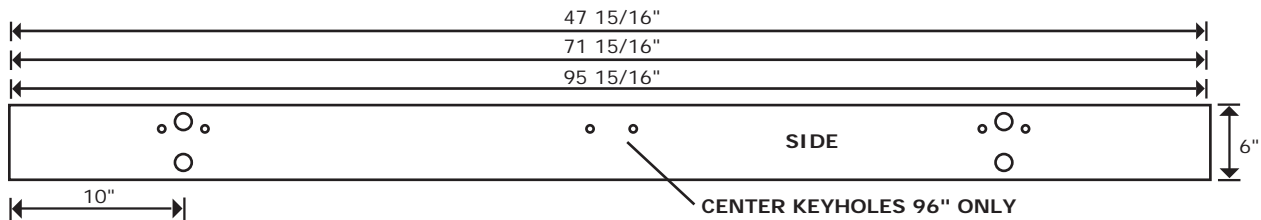

Fixtures can be mounted flush against the wall or hung with wall brackets measuring 4 1/2" square by 1" deep. Two brackets are used on 2, 3, and 4 foot fixtures and 2 or 3 brackets for 6 and 8 foot fixtures as required.

FACE DOWN

Face Down available in Uplite

2 Light with Uplite

FACE UP

UPLIGHT PATTERN: AVAILABLE ON FACE DOWN TYPE UNITS ONLY

DIRECT-INDIRECT

ORDERING INFORMATION

Example: 66-W-24-1

Series	Length	Lamps	Type	Number of Lamps	Options
66	24 36 48 72 96	Bi-pin Slimline	W - Face Down WDI - Direct-Indirect WU - Face Up	1 2 4	TAN - Tandem

(972) 247-3171

Factory/Warehouse • 2055 Luna Road • Suite 142 • Carrollton, TX 75006