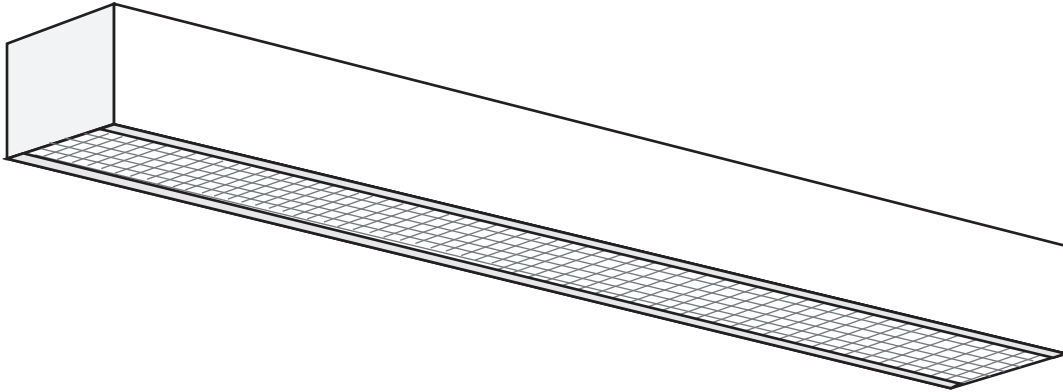

Wall Mount 6 x 6 Mount

Application

A linear 6 x 6 wall-mounted fixture for distinctive architectural lighting plans. Ideal for corridors, lobbies and office areas, 6x6 Series fixtures can be installed individually or in continuous rows.

FEATURES & SPECIFICATIONS

Housing

Die-formed and welded 20-gauge cold rolled steel. Knockouts on ends allow continuous wireway mounting. A 1/2" regressed flange at the bottom insures uniformity and rigidity. Direct - Indirect fixtures have a 3" opening along the length of the fixture to provide an upward component of between 35% - 50% ceiling and wall illumination.

Diffusers (not included)

Fixture accepts various lenses or louvers. Optional welded light-leak hinges are available on ends. 6' and 8' units have a steel mullion to join two individual diffusers.

Mounting

Fixtures can be mounted flush against the wall or hung with wall brackets measuring 4 1/2" square by 1" deep. Two brackets are used on 2, 3, and 4 foot fixtures and 2 or 3 brackets for 6 and 8 foot fixtures as required.