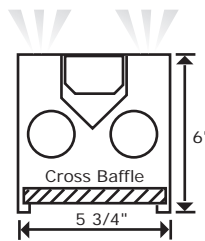

Face Down available in Uplite

2 Light with Uplite