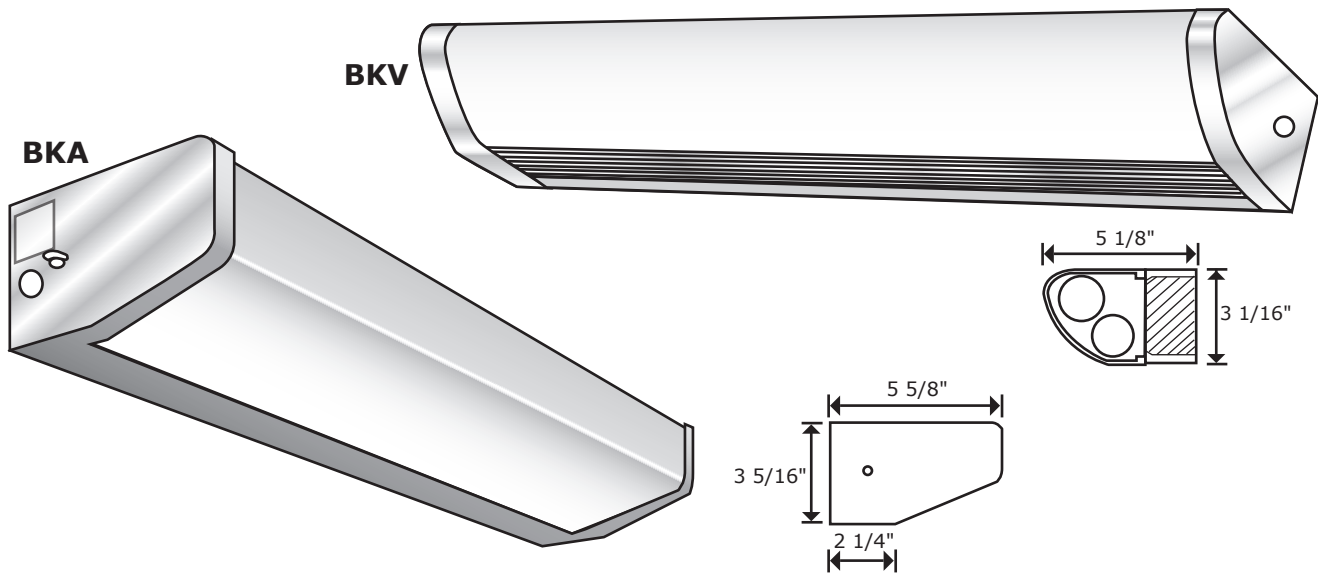

## Wall Mount Series BKV & BKA

#### Attributes

White finish with one-piece color stabi-lized white ribbed diffuser. Distinguished by goodlighting qualities and the superb craftsmanship which is tradition. Chrome bodies and ends are available - add CH to end of part number for complete chrome fixture. Add CHE for chrome ends only.