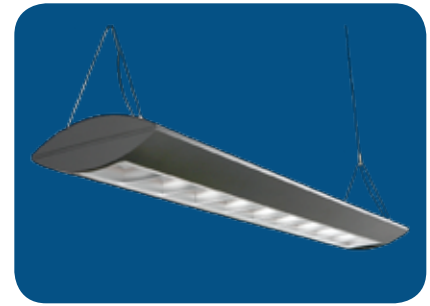

PLIN Series

Low Profile Linear Lighting

FEATURES & SPECIFICATIONS

INTENDED USE

The PLIN Series is a subtle low-profile ellipsoidal pendant luminaire with 60% uplight and 40% downlight. Available in 96" and 48" modular lengths for individual or row configurations. For cable mounting only. End caps can be added to beginning of row, end of row or both ends of individual units. For continuous row mounting, wiring (supplied with fixture) feeds through enclosed wireway. Sleek, compact, and low profile bullnose silhouette makes a dynamic design statement used individually or in graceful linear runs. When suspended, the Low Profile appears to float in the environment. Ideal for settings requiring generous overall illumination as well controlled task lighting with the direct/indirect distributions.

SIZE W x L x H in inches (mm)

4ft. - 10.8" x 48" x 3.5"

8ft. - 10.8" x 96" x 3.5"

LAMP

2, 3, 4, or 6 lamp positions

CONSTRUCTION

Rugged steel housing with anti-rust protection powder coated white. Custom paint finishes available.

ENDCAPS

Molded multicavity ABS white plastic.

MOUNTING

Mount with 4' adjustable cable (2 for 4' unit or 8' unit, included). Consult factory for longer cables.

BAFFLE

Low iridescence semi-specular aluminum parabolic louvers provides a wide bat wing distribution and allows wide spacing of fixtures that reduce brightness contrasts on the ceiling, assuring a comfortable environment.