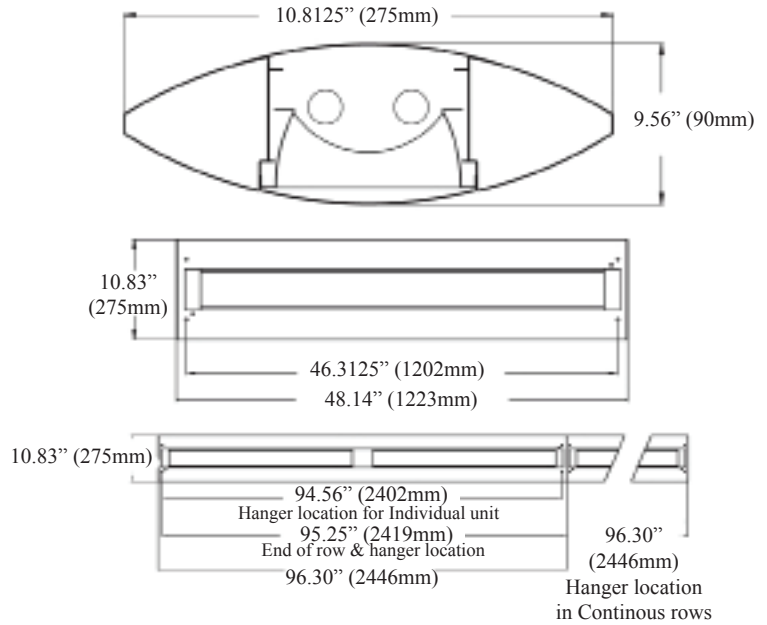

PLIN Series

Low Profile Linear Lighting

FEATURES & SPECIFICATIONS

INTENDED USE

The PLIN Series is a subtle low-profile ellipsoidal pendant luminaire with 60% uplight and 40% downlight. Available in 96" and 48" modular lengths for individual or row configurations. For cable mounting only. End caps can be added to beginning of row, end of row or both ends of individual units. For continuous row mounting, wiring (supplied with fixture) feeds through enclosed wireway. Sleek, compact, and low profile bullnose silhouette makes a dynamic design statement used individually or in graceful linear runs. When suspended, the Low Profile appears to float in the environment. Ideal for settings requiring generous overall illumination as well controlled task lighting with the direct/indirect distributions.

SIZE W x L x H in inches (mm)

4ft. - 10.8" x 48" x 3.5"

8ft. - 10.8" x 96" x 3.5"

LAMP

2, 3, 4, or 6 lamp positions

CONSTRUCTION

Rugged steel housing with anti-rust protection powder coated white. Custom paint finishes available.

Catalog Number:

Notes:

PLIN Series

Low Profile Linear Lighting

DIMENSIONS

All dimensions are inches. Specifications subject to change without notice.

Catalog Number:
Notes: