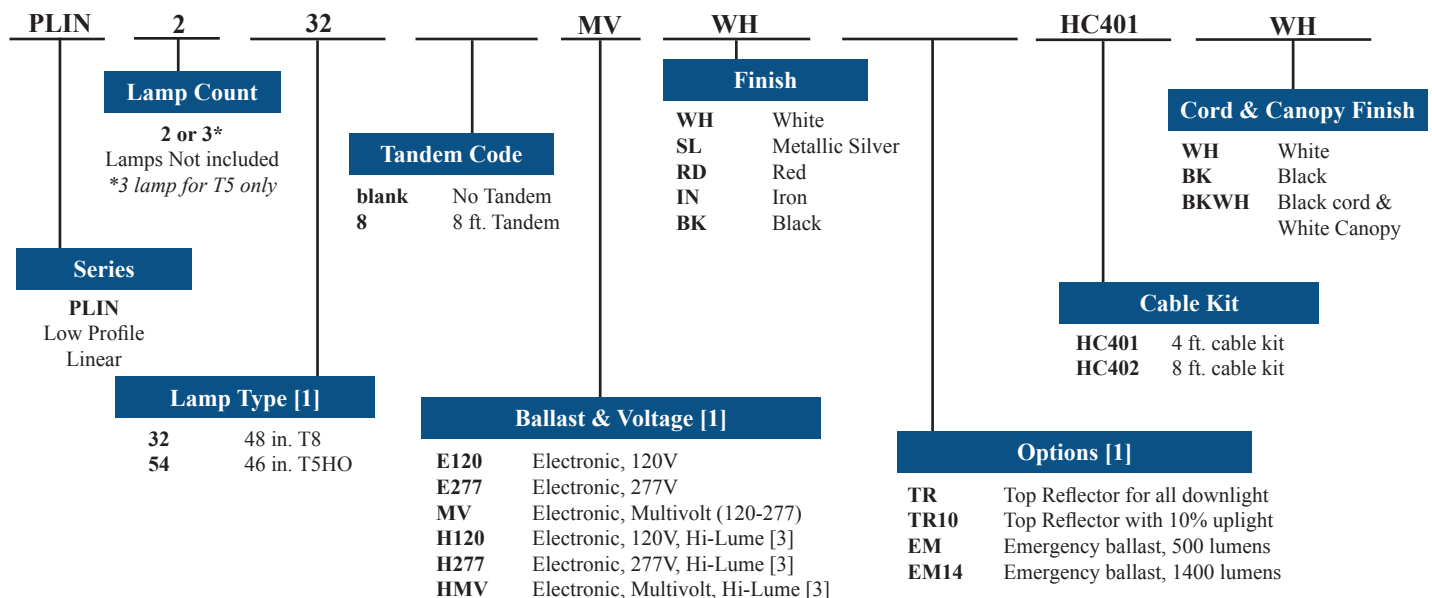

ORDERING INFORMATION

Example: PLIN232MVWH-HC401WH

Note: EM14 required for T5HO lamps

Notes

[1] See end of T02LINEAR for many additional lamps, ballasts, finishes, and options.

[2] Custom louvers available in any cell configuration. Consult factory for additional information.

Catalog Number:

Notes:

PLIN Series

Low Profile Linear Lighting

DIMENSIONS

All dimensions are inches. Specifications subject to change without notice.

Catalog Number:
Notes: