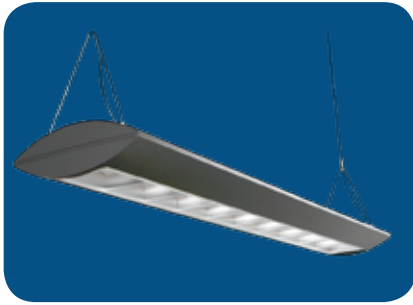

PLIN Series

Low Profile Linear Lighting

FEATURES & SPECIFICATIONS

INTENDED USE

The PLIN Series is a subtle low-profile ellipsoidal pendant luminaire with 60% uplight and 40% downlight. Available in 96" and 48" modular lengths for individual or row configurations. For cable mounting only. End caps can be added to beginning of row, end of row or both ends of individual units. For continuous row mounting, wiring (supplied with fixture) feeds through enclosed wireway. Sleek, compact, and low profile bullnose silhouette makes a dynamic design statement used individually or in graceful linear runs. When suspended, the Low Profile appears to float in the environment. Ideal for settings requiring generous overall illumination as well controlled task lighting with the direct/indirect distributions.

SIZE W x L x H in inches (mm)

4ft. - 10.8" x 48" x 3.5"

8ft. - 10.8" x 96" x 3.5"

LAMP

2, 3, 4, or 6 lamp positions

CONSTRUCTION

Rugged steel housing with anti-rust protection powder coated white. Custom paint finishes available.

ENDCAPS

Molded multicavity ABS white plastic.

MOUNTING

Mount with 4' adjustable cable (2 for 4' unit or 8' unit, included). Consult factory for longer cables.

BAFFLE

Low iridescence semi-specular aluminum parabolic louvers provides a wide bat wing distribution and allows wide spacing of fixtures that reduce brightness contrasts on the ceiling, assuring a comfortable environment.

Catalog Number:

Notes:

PLIN Series

Low Profile Linear Lighting

DIMENSIONS

All dimensions are inches. Specifications subject to change without notice.

Catalog Number:
Notes: