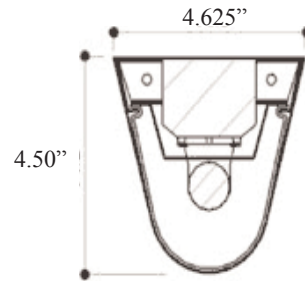

159 Series

Corridor Light

DIMENSIONS

All dimensions are inches. Specifications subject to change without notice.

Catalog Number:
Notes: