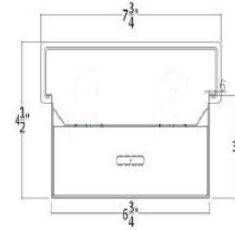

202 Series 8ft

Premium 90 Degree Wraparound

Example: 202A96LS65W7000LDMV35K

ORDERING INFORMATION

STANDARD

202	A	96L	S65W7000L	DMV	35K
Series		Size	Wattage and Lumen	Ballast & Voltage	Color Temperature
202 Premium 90 Degree Wraparound		96L 96"	S65W7000L 65 System Watts, 7000 Delivered Lumens S97W9600L 97 System Watts, 9600 Delivered Lumens	MV Multi Volt 120-277V DMV 0-10V	35K 3500K 40K 4000K
	Lens Material				
	A Prismatic Acrylic #12 Pattern				

HIGH OUTPUT

Example: 202A96LH110W11200LMV35K

202	A	96L	H110W11200L	DMV	35K
Series		Size	Wattage and Lumen	Ballast & Voltage	Color Temperature
202 Premium 90 Degree Wraparound		96L 96"	H110W11200L 110 System Watts, 11200 Delivered Lumens H144W14000L 144 System Watts, 14000 Delivered Lumens	MV Multi Volt 120-277V DMV 0-10V	35K 3500K 40K 4000K
	Lens Material				
	A Prismatic Acrylic #12 Pattern				

* Consult for more options

DIMENSIONS

All dimensions are inches. Specifications subject to change without notice