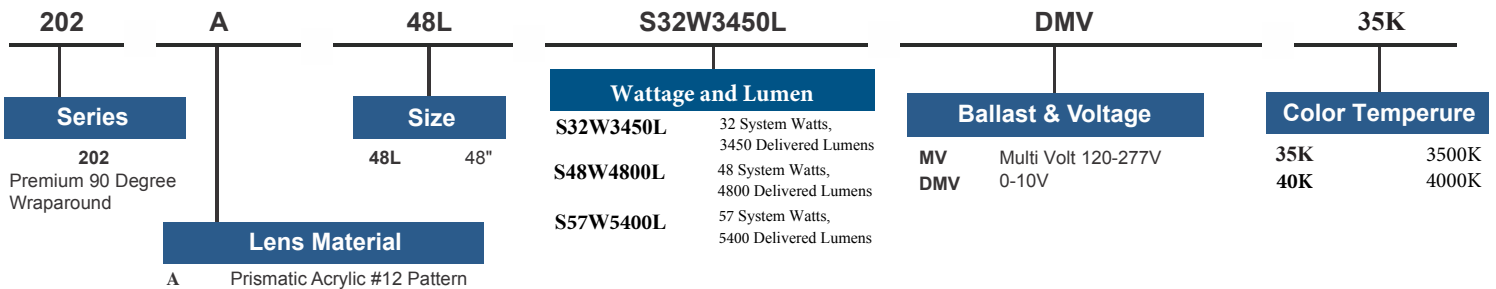

-7.75W x 48.0L x 4.5"H

-7.75W x 96.0L x 4.5"H

MOUNTING

Surface or Suspended

ORDERING INFORMATION

Example: 202A48LS32W3450LDMV35K

STANDARD

HIGH OUTPUT

Example: 202A48LH72W7000LMV35K

* Consult for more options

Catalog Number:
Notes:

202 Series 8ft

Premium 90 Degree Wraparound

Example: 202A96LS65W7000LDMV35K

ORDERING INFORMATION

STANDARD

202	A	96L	S65W7000L	DMV	35K
Series		Size	Wattage and Lumen	Ballast & Voltage	Color Temperature
202 Premium 90 Degree Wraparound		96L 96"	S65W7000L 65 System Watts, 7000 Delivered Lumens S97W9600L 97 System Watts, 9600 Delivered Lumens	MV Multi Volt 120-277V DMV 0-10V	35K 3500K 40K 4000K
	Lens Material				
	A Prismatic Acrylic #12 Pattern				

HIGH OUTPUT

Example: 202A96LH110W11200LMV35K

202	A	96L	H110W11200L	DMV	35K
Series		Size	Wattage and Lumen	Ballast & Voltage	Color Temperature
202 Premium 90 Degree Wraparound		96L 96"	H110W11200L 110 System Watts, 11200 Delivered Lumens H144W14000L 144 System Watts, 14000 Delivered Lumens	MV Multi Volt 120-277V DMV 0-10V	35K 3500K 40K 4000K
	Lens Material				
	A Prismatic Acrylic #12 Pattern				