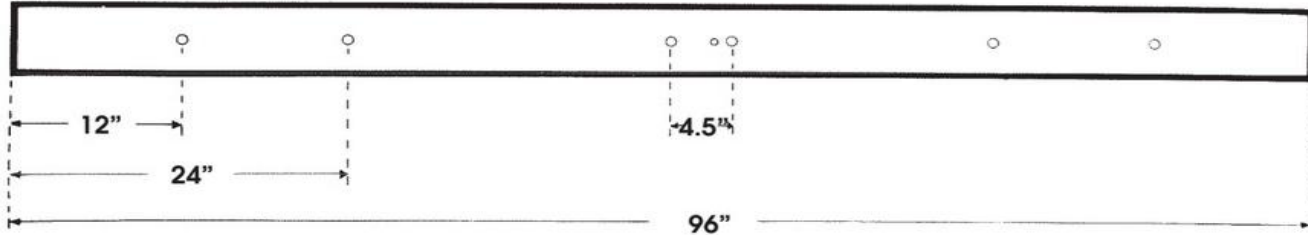

SIZE W x L X H in inches

4.0W x 4.0H (See Dimensions)

LAMP

2 lamp position

MATERIALS & FEATURES

Housing is die-formed and welded of heavy gauge cold rolled steel. Knockouts on the ends allow continuous wireway mounting. Fixtures can be hung in various types of recessed ceilings. Leveling lugs are available to support regular recess units.

Emergency ballasts, Cord sets, whips, occupancy sensors, Hanging kits, Wire guards, Contact factory for additional options.

ORDERING INFORMATION

Example: **44WA232MV**

44W	A	232	MV	
Series	Lens Material [2]		Ballast & Voltage [1]	Finishes
44W Wall Direct Light Only 44WI Wall Indirect Only 44WDI Wall Direct w/ Indirect Slots	A Prismatic Acrylic #12 pattern MW Matte White Acrylic BL Baffled Louver SP1 Specular Parabolic Louver 1/2" x 1/2" x 3.8"		MV Electronic, Multivolt (120-277) HMV Electronic, Multivolt, Hi-Lume LMV Electronic, Multivolt, Lo-Lume S Residential 120V Ballast PMV Program Start (120-277) X1 For Single Ended LED Lamps X2 For Double Ended LED Lamps	Blank For Recessed WH Matte White SL Silver BK Matte Black BZ Bronze
	Lamp Count	Lamp Type (1)	Length	Options [1]
	1, 2	17	24 in. T8	EM Emergency Ballast, 500 lumens
	1, 2	25	36 in. T8	EM1 Emergency Ballast, 1400 lumens
	1, 2	32	48 in. T8	M35 Asymmetrical reflector for wall wash
	1, 2	14	24 in. T5 (4)	HC301WH 5' cable kit with White Canopy
	1, 2	21	36 in. T5 (4)	HC302WH 15' cable kit with White Canopy
	1, 2	28	48 in. T5 (4)	Stem kits sold separately
	1, 2	24	24 in. T5HO (4)	
	1, 2	39	36 in. T5HO (4)	
	1, 2	54	48 in. T5HO (4)	

F Flanged for sheetrock installation

Catalog Number:
Notes:

DIMENSIONS

All dimensions are inches. Specifications subject to change without notice.

4 x 4 x 96 4 x 4 x 2/32 TANDEM

4 x 4 x 72 4 x 4 x 2/25 TANDEM