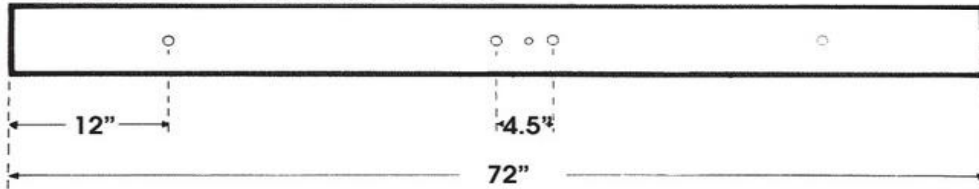

SIZE W x L X H in inches

4.0W x 4.0H (See Dimensions)

LAMP

2 lamp position

MATERIALS & FEATURES

Housing is die-formed and welded of heavy gauge cold rolled steel. Knockouts on the ends allow continuous wireway mounting. Fixtures can be hung in various types of recessed ceilings. Leveling lugs are available to support regular recess units.

F Flanged for sheetrock installation

Catalog Number:
Notes:

DIMENSIONS

All dimensions are inches. Specifications subject to change without notice.

4 x 4 x 96 4 x 4 x 2/32 TANDEM

4 x 4 x 72 4 x 4 x 2/25 TANDEM

4 x 4 x 48

4 x 4 x 36

4 x 4 x 24

Baffled Louver (BL)