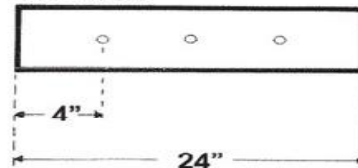

SIZE W x L X H in inches

4.0W x 4.0H (See Dimensions)

LAMP

2 lamp position

MATERIALS & FEATURES

Housing is die-formed and welded of heavy gauge cold rolled steel. Knockouts on the ends allow continuous wireway mounting. Fixtures can be hung in various types of recessed ceilings. Leveling lugs are available to support regular recess units.

F Flanged for sheetrock installation

Catalog Number:
Notes:

DIMENSIONS

All dimensions are inches. Specifications subject to change without notice.

4 x 4 x 96 4 x 4 x 2/32 TANDEM

4 x 4 x 72 4 x 4 x 2/25 TANDEM

4 x 4 x 48

4 x 4 x 36

4 x 4 x 24

Baffled Louver (BL)