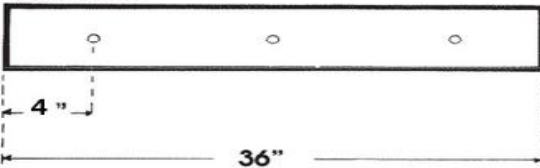

SIZE W x L X H in inches

4.0W x 4.0H (See Dimensions)

LAMP

2 lamp position

MATERIALS & FEATURES

Housing is die-formed and welded of heavy gauge cold rolled steel. Knockouts on the ends allow continuous wireway mounting. Fixtures can be hung in various types of recessed ceilings. Leveling lugs are available to support regular recess units.

F Flanged for sheetrock installation

Catalog Number:
Notes:

DIMENSIONS

All dimensions are inches. Specifications subject to change without notice.

4 x 4 x 96 4 x 4 x 2/32 TANDEM

4 x 4 x 72 4 x 4 x 2/25 TANDEM

4 x 4 x 48

4 x 4 x 36

4 x 4 x 24

Baffled Louver (BL)