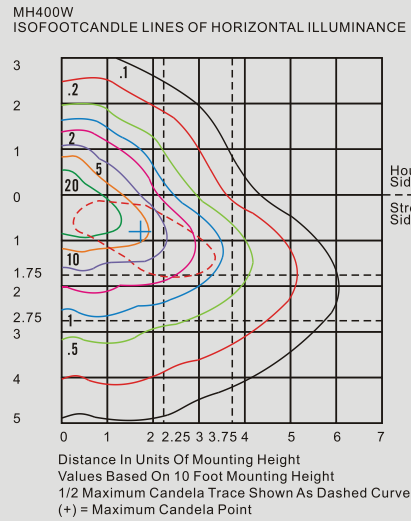

For Type 4 distribution change T3 to T4.

PHOTOMETRICS

AR837-T3

Type III

AR837-T4

Type IV

AR837-T3

AR837-T4