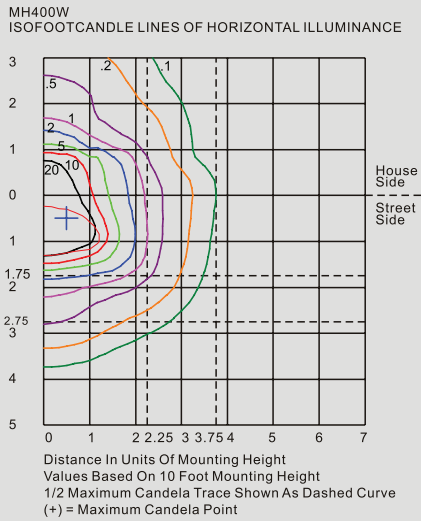

PHOTOMETRICS

AR837-T3