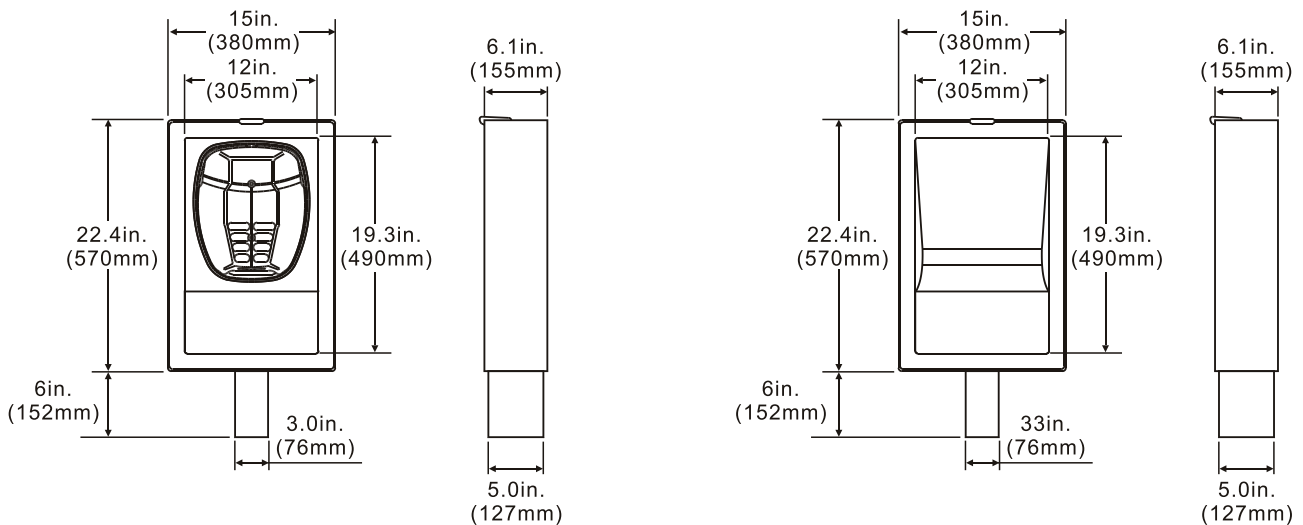

ORDERING INFORMATION

ITEM NO.	SIZE (W x H x D)	LAMPING
AR837T3250PSMH-MT-LP	15" x 6.1" x 22.4"	250W Pulse Start Metal Halide
AR837T3320PSMH-MT-LP	15" x 6.1" x 22.4"	320W Pulse Start Metal Halide
AR837T3400PSMH-MT-LP	15" x 6.1" x 22.4"	400W Pulse Start Metal Halide