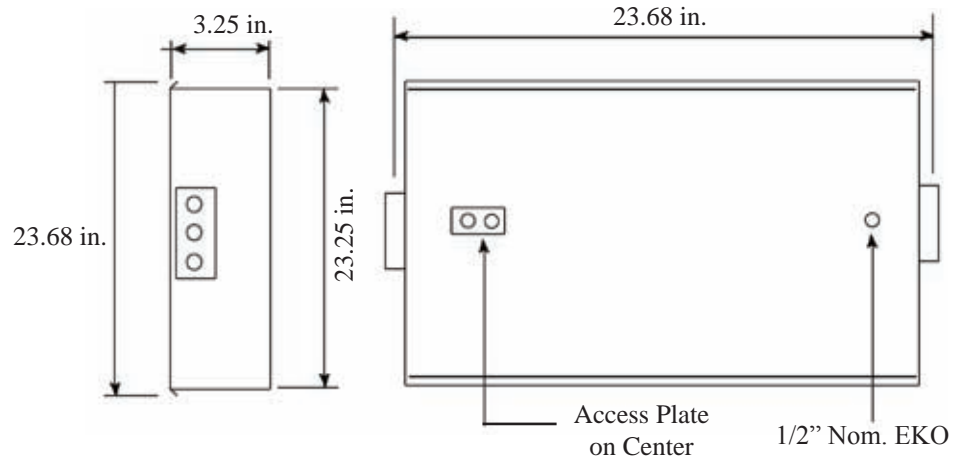

SIZE W x L x H in inches

23.68W x 23.68L x 3.25Dp

LAMP

2 lamp positions.

* Consult factory for 3 lamp

MATERIALS & FEATURES

Housing is die-formed and embossed code 22 gage steel. Luminaire body finish is high reflectance baked white enamel, with matte white reflectors. Wiring knockouts are provided on the back of housing. Center diffuser snaps into place; no tools are required for removal. Diffuser is perforated to maintain even brightness, and provided with an internal, acrylic overlay to obscure lamps.

Catalog Number:
Notes:

BDI 2x2 ft.

Baffled Perforated Center Basket

DIMENSIONS

All dimensions are inches. Specifications subject to change without notice.

Catalog Number:
Notes:

BDI 2x4 ft.

Baffled Perforated Center Basket

SIZE W x L x H in inches

23.68W x 47.67L x 3.25Dp

LAMP

2 lamp positions.

* Consult factory for 3 lamp

MATERIALS & FEATURES

Housing is die-formed and embossed code 22 gage steel. Luminaire body finish is high reflectance baked white enamel, with matte white reflectors. Wiring knockouts are provided on the back of housing. Center diffuser snaps into place; no tools are required for removal. Diffuser is perforated with center baffle to maintain even brightness, and provided with an internal, acrylic overlay to obscure lamps.