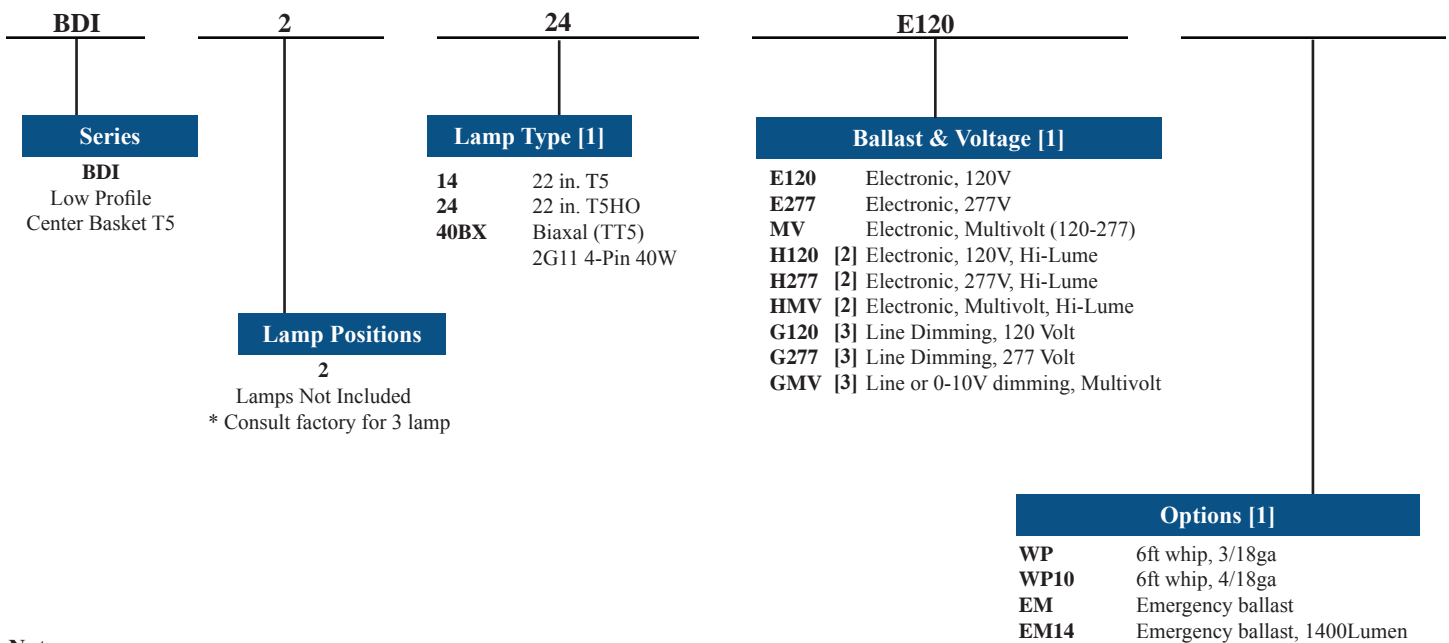

ORDERING INFORMATION

Example: **BDI224E120**

EM14 ballast required for T5, TT5 & T5HO lamps

Notes:

1. [1] See end of T02Grid for many additional lamps, ballasts, finishes, and options.
   [2] HiLume and multivolt dimming ballasts available for T8 lamps only.
   [3] Dimming ballasts available for T8 & T5HO lamps only.

Catalog Number:
Notes: