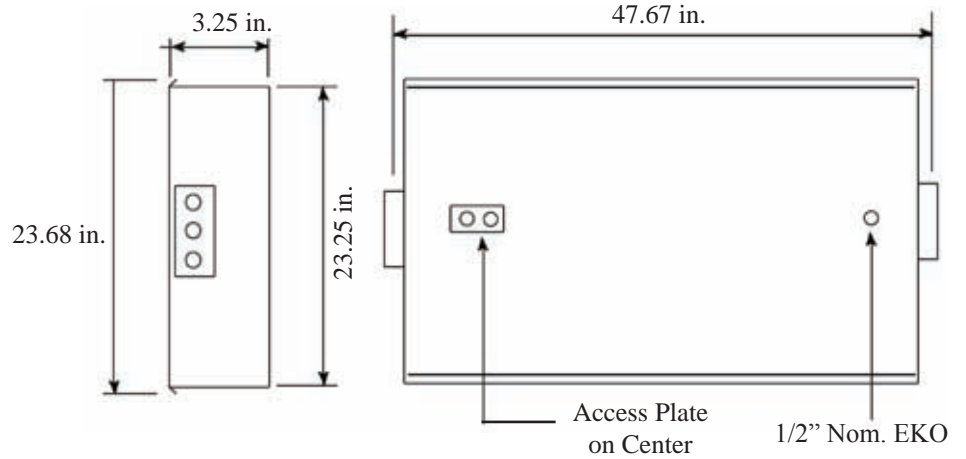

SIZE W x L x H in inches

23.68W x 23.68L x 3.25Dp

LAMP

2 lamp positions.

* Consult factory for 3 lamp

MATERIALS & FEATURES

Housing is die-formed and embossed code 22 gage steel. Luminaire body finish is high reflectance baked white enamel, with matte white reflectors. Wiring knockouts are provided on the back of housing. Center diffuser snaps into place; no tools are required for removal. Diffuser is perforated to maintain even brightness, and provided with an internal, acrylic overlay to obscure lamps.

SIZE W x L x H in inches

23.68W x 47.67L x 3.25Dp

LAMP

2 lamp positions.

* Consult factory for 3 lamp

MATERIALS & FEATURES

Housing is die-formed and embossed code 22 gage steel. Luminaire body finish is high reflectance baked white enamel, with matte white reflectors. Wiring knockouts are provided on the back of housing. Center diffuser snaps into place; no tools are required for removal. Diffuser is perforated with center baffle to maintain even brightness, and provided with an internal, acrylic overlay to obscure lamps.

Catalog Number:
Notes:

BDI 2x4 ft.

Baffled Perforated Center Basket

DIMENSIONS

All dimensions are inches. Specifications subject to change without notice.

Catalog Number:
Notes: