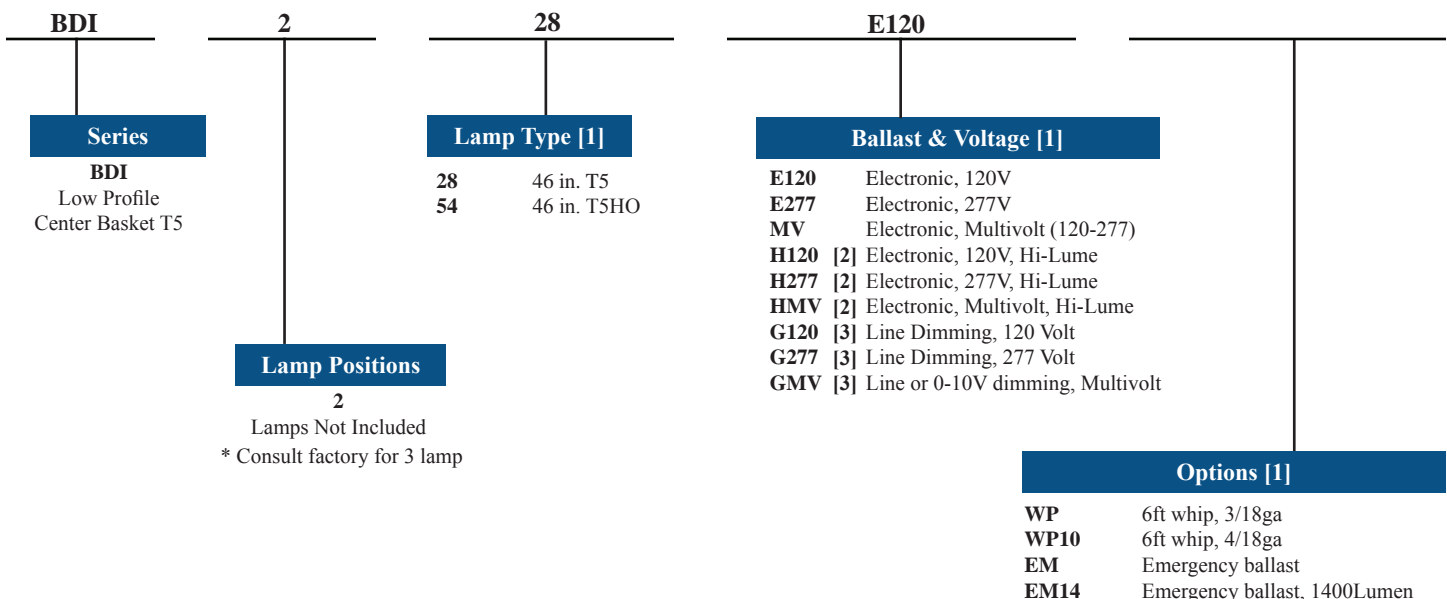

ORDERING INFORMATION

Example: **BDI228E120**

EM14 ballast required for T5, TT5 & T5HO lamps

Notes:

1. [1] See end of T02Grid for many additional lamps, ballasts, finishes, and options.
   [2] HiLume and multivolt dimming ballasts available for T8 lamps only.
   [3] Dimming ballasts available for T8 & T5HO lamps only.

Catalog Number:
Notes: