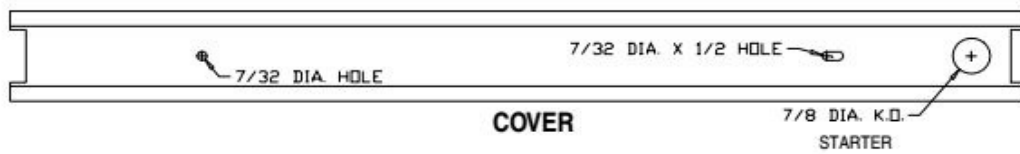

BKR/BKS Series

Wall Mount, 1 Lamp
Rounded or Squared

DIMENSIONS

All dimensions are inches (millimeters). Specifications subject to change without notice.

**TOP
W/O DIFFUSER**

COVER

Square

Round