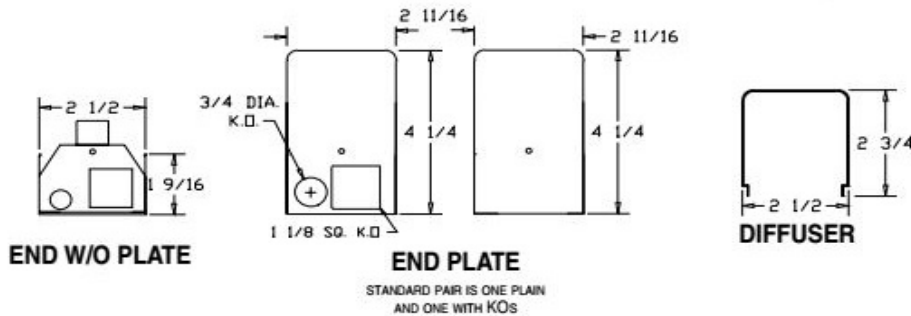

SIZE W x L x H in inches

4.2"H x 2.6"W

Available in 18, 24, 36, and 48 in lengths

LAMP

1 Lamp Position

MOUNTING

Direct Wall Mount

MATERIALS & FEATURES

BKR/BKS Series

Wall Mount, 1 Lamp
Rounded or Squared

DIMENSIONS

All dimensions are inches (millimeters). Specifications subject to change without notice.

**TOP
W/O DIFFUSER**

COVER

Square

Round