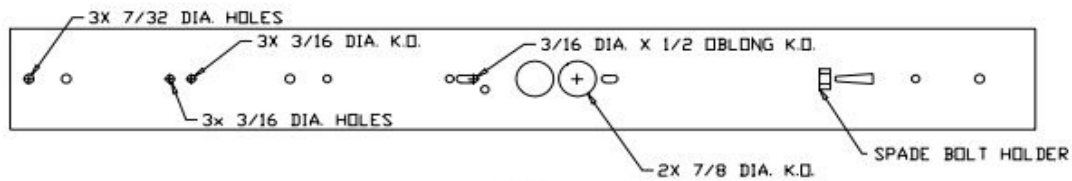

Example **BKRA132MVCH**

| BKR | | A | | 1 | | 32 | | MV | | CH | |
|---|--|---------------|----------------------|------------|----------------------|-----------|----------|-------------------|---------------------------------|--------------|--------------------|
| Series | | Lens Material | | Lamp Count | | Lamp Type | | Ballast & Voltage | | Finish | |
| BKR | Lensed Wall mount | A | Ribbed white acrylic | 1 | (Lamps not included) | 15 | 18 in T8 | E120 | Electronic, 120V | Blank | White Ends |
| | Rounded | | | | | 17 | 24 in T8 | E277 | Electronic, 277V | CH | Chrome finish ends |
| BKS | Lensed Wall mount | | | | | 25 | 36 in T8 | MV | Electronic, Multivolt (120-277) | | |
| | Squared | | | | | 32 | 48 in T8 | | | | |
| SW2 and GCO options available for 120V models only. | | | | | | | | | | | |
| Options [1] | | | | | | | | | | | |
| SW2 | Pull chain, 2 way switching (Use with single ballasts) | | | | | | | | | | |
| GCO | Grounded convenience outlet (North American 3 Prong) | | | | | | | | | | |
| EM | Emergency ballast, 500 lumens | | | | | | | | | | |

BKR/BKS Series

Wall Mount, 1 Lamp
Rounded or Squared

DIMENSIONS

All dimensions are inches (millimeters). Specifications subject to change without notice.

**TOP
W/O DIFFUSER**

COVER

Square

Round