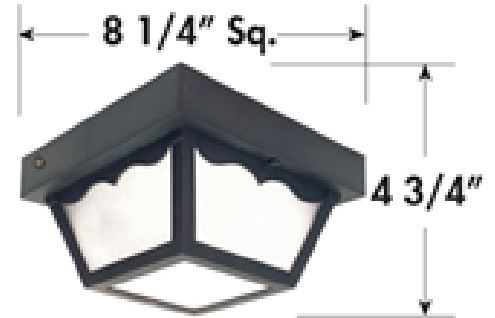

Surface Mount Porch Light

BBP Series Surface Mount Fixture

Commercial grade wet location 10.25" square PL fixture with galvanized steel base in white or black. Economical magnetic version or electronic version. Also available with photocell. UL damp location.

FEATURES & SPECIFICATIONS

- Available in Black or White, with Frosted Acrylic Diffusers
- Powdercoated Galvanized steel Pan Base
- Molded of Durable Plastics
- UL Listed for Damp Locations

 **CBP 8.5" SQUARE**

BBP 10.5" SQUARE

ORDERING INFORMATION

Item Number	Dimensions (L x W x H)	Lamping
BBP126GUBK	10.25" x 10.25" x 5.5"	1-26W GU Max
BBP213E120BKLP	10.25" x 10.25" x 5.5"	2-13W QUAD 4 - Pin
BBP223GUBK	10.25" x 10.25" x 5.5"	2-23W GU Max
CBP126GUBKLP	8.5" x 8.5" x 4.9"	1-26W GU Max
CBP132E120BKLP	8.5" x 8.5" x 4.9"	1-32W TTT 4 - Pin

LED ORDERING INFORMATION

BBP10L15W1200LD12040KWH	10.25" x 10.25" x 5.5"	LED 15W, 1200 LUMENS, 120V, 4000K
CBP8L15W1200LD120L40KBK	8.5" x 8.5" x 4.9"	LED 15W, 1200 LUMENS, 120V, 4000K

For white base change BK to WH. Add PC for Photocell.