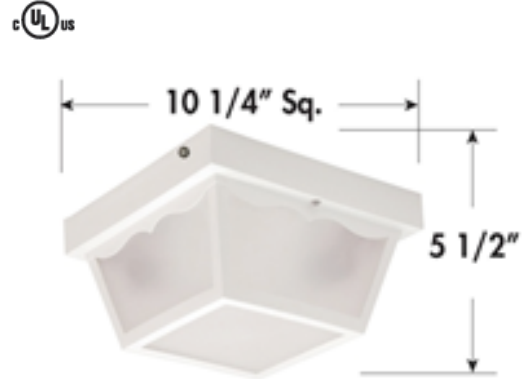

Surface Mount Porch Light

BBP Series Surface Mount Fixture

Commercial grade wet location 10.25" square PL fixture with galvanized steel base in white or black. Economical magnetic version or electronic version. Also available with photocell. UL damp location.

FEATURES & SPECIFICATIONS

- Available in Black or White, with Frosted Acrylic Diffusers
- Powdercoated Galvanized steel Pan Base
- Molded of Durable Plastics
- UL Listed for Damp Locations

 **CBP 8.5" SQUARE**

BBP 10.5" SQUARE

ORDERING INFORMATION

Item Number	Dimensions (L x W x H)	Lamping
BBP126GUBK	10.25" x 10.25" x 5.5"	1-26W GU Max
BBP213E120BKLP	10.25" x 10.25" x 5.5"	2-13W QUAD 4 - Pin
BBP223GUBK	10.25" x 10.25" x 5.5"	2-23W GU Max
CBP126GUBKLP	8.5" x 8.5" x 4.9"	1-26W GU Max
CBP132E120BKLP	8.5" x 8.5" x 4.9"	1-32W TTT 4 - Pin

LED ORDERING INFORMATION

BBP10L15W1200LD12040KWH	10.25" x 10.25" x 5.5"	LED 15W, 1200 LUMENS, 120V, 4000K
CBP8L15W1200LD120L40KBK	8.5" x 8.5" x 4.9"	LED 15W, 1200 LUMENS, 120V, 4000K

For white base change BK to WH. Add PC for Photocell.