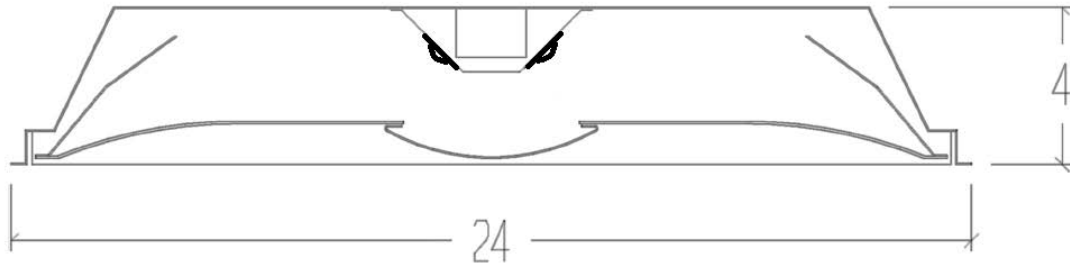

Direct/Indirect, Curve diffuser,
Grid Mount

FEATURES & SPECIFICATIONS

INTENDED USE

Specification grade, direct / indirect center diffuser luminaire provides smooth and uniform ambient lighting for all commercial and industrial buildings with recessed configurations. Reflected light from matte surfaces provide a softened "sky light" appearance to the modern office environment. Unique dual curved lens with center perforated basket or linear ribbed diffuser provides a luminous housing with excellent visual comfort. Light reaches higher in the space to eliminate the "cave effect."

SIZE W x L x H in inches

24.0W x 48.0L x 4.0Dp

MATERIALS & FEATURES

Housing is die-formed and embossed code 22 gage steel. Luminaire body finish is high reflectance baked white enamel, with matte white reflectors. Wiring knockouts are provided on the back of housing.

- Center section is flush with outer panels, eliminating the dirt and debris from collecting.
- One-piece enclosure is mounted to one piece doorframe
- Direct / indirect mimics "sky light" appearance
- Matte white reflective surfaces for soft, uniform light distribution
- Recessed perforated center diffuser with acrylic overlay.

*Consult for more options

Catalog Number:
Notes:

CRV Series - 2x4

Direct/Indirect, Curve diffuser,
Grid Mount

T E X A S

F L U O R E S C E N T S

DIMENSIONS

All dimensions are inches. Specifications subject to change without notice.