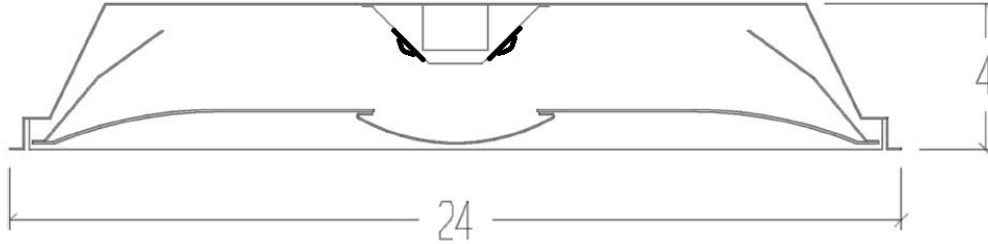

CRV Series - 2x2

Direct/Indirect, Curve diffuser,
Grid Mount

T E X A S

F L U O R E S C E N T S

DIMENSIONS

All dimensions are inches. Specifications subject to change without notice.

Catalog Number:
Notes:

CRV Series - 2x4

Direct/Indirect, Curve diffuser,
Grid Mount

FEATURES & SPECIFICATIONS

INTENDED USE

Specification grade, direct / indirect center diffuser luminaire provides smooth and uniform ambient lighting for all commercial and industrial buildings with recessed configurations. Reflected light from matte surfaces provide a softened "sky light" appearance to the modern office environment. Unique dual curved lens with center perforated basket or linear ribbed diffuser provides a luminous housing with excellent visual comfort. Light reaches higher in the space to eliminate the "cave effect."

SIZE W x L x H in inches

24.0W x 48.0L x 4.0Dp

MATERIALS & FEATURES

Housing is die-formed and embossed code 22 gage steel. Luminaire body finish is high reflectance baked white enamel, with matte white reflectors. Wiring knockouts are provided on the back of housing.

- Center section is flush with outer panels, eliminating the dirt and debris from collecting.
- One-piece enclosure is mounted to one piece doorframe
- Direct / indirect mimics "sky light" appearance
- Matte white reflective surfaces for soft, uniform light distribution
- Recessed perforated center diffuser with acrylic overlay.