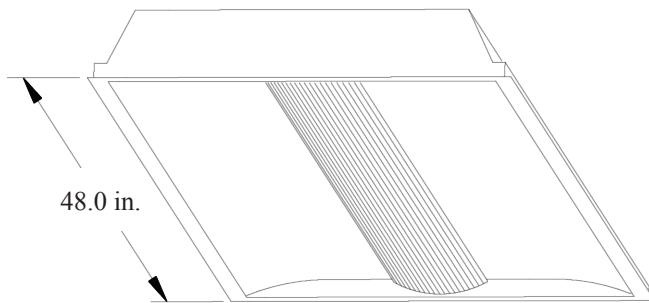

Direct/Indirect, Curve diffuser,
Grid Mount

FEATURES & SPECIFICATIONS

INTENDED USE

Specification grade, direct / indirect center diffuser luminaire provides smooth and uniform ambient lighting for all commercial and industrial buildings with recessed configurations. Reflected light from matte surfaces provide a softened “sky light” appearance to the modern office environment. Unique dual curved lens with center perforated basket or linear ribbed diffuser provides a luminous housing with excellent visual comfort. Light reaches higher in the space to eliminate the “cave effect.”

SIZE W x L x H in inches

24.0W x 48.0L x 4.0Dp

MATERIALS & FEATURES

Housing is die-formed and embossed code 22 gage steel. Luminaire body finish is high reflectance baked white enamel, with matte white reflectors. Wiring knockouts are provided on the back of housing.

- Center section is flush with outer panels, eliminating the dirt and debris from collecting.
- One-piece enclosure is mounted to one piece doorframe
- Direct / indirect mimics “sky light” appearance
- Matte white reflective surfaces for soft, uniform light distribution
- Recessed perforated center diffuser with acrylic overlay.

*Consult for more options

Catalog Number:
Notes:

CRV Series - 2x4

Direct/Indirect, Curve diffuser,
Grid Mount

T E X A S

F L U O R E S C E N T S

DIMENSIONS

All dimensions are inches. Specifications subject to change without notice.