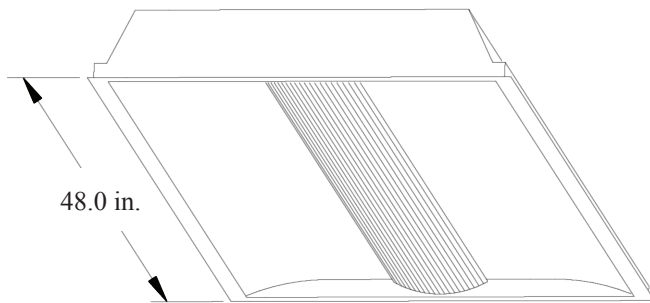

Direct/Indirect, Curve diffuser,
Grid Mount

FEATURES & SPECIFICATIONS

INTENDED USE

Specification grade, direct / indirect center diffuser luminaire provides smooth and uniform ambient lighting for all commercial and industrial buildings with recessed configurations. Reflected light from matte surfaces provide a softened "sky light" appearance to the modern office environment. Unique dual curved lens with center perforated basket or linear ribbed diffuser provides a luminous housing with excellent visual comfort. Light reaches higher in the space to eliminate the "cave effect."

SIZE W x L x H in inches

24.0W x 48.0L x 4.0Dp

MATERIALS & FEATURES

Housing is die-formed and embossed code 22 gage steel. Luminaire body finish is high reflectance baked white enamel, with matte white reflectors. Wiring knockouts are provided on the back of housing.

- Center section is flush with outer panels, eliminating the dirt and debris from collecting.
- One-piece enclosure is mounted to one piece doorframe
- Direct / indirect mimics "sky light" appearance
- Matte white reflective surfaces for soft, uniform light distribution
- Recessed perforated center diffuser with acrylic overlay.

*Consult for more options

Catalog Number:
Notes:

CRV Series - 2x4

Direct/Indirect, Curve diffuser,
Grid Mount

T E X A S

F L U O R E S C E N T S

DIMENSIONS

All dimensions are inches. Specifications subject to change without notice.