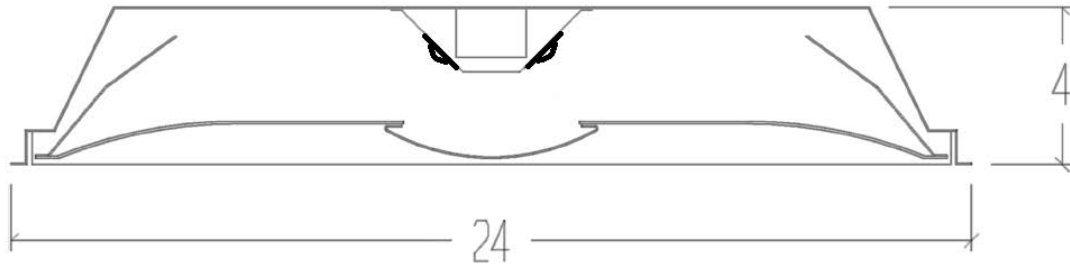

Direct/Indirect, Curve diffuser,
Grid Mount

FEATURES & SPECIFICATIONS

INTENDED USE

Specification grade, direct / indirect center diffuser luminaire provides smooth and uniform ambient lighting for all commercial and industrial buildings with recessed configurations. Reflected light from matte surfaces provide a softened “sky light” appearance to the modern office environment. Unique dual curved lens with center perforated basket or linear ribbed diffuser provides a luminous housing with excellent visual comfort. Light reaches higher in the space to eliminate the “cave effect.”

SIZE W x L x H in inches

24.0W x 48.0L x 4.0Dp

MATERIALS & FEATURES

Housing is die-formed and embossed code 22 gage steel. Luminaire body finish is high reflectance baked white enamel, with matte white reflectors. Wiring knockouts are provided on the back of housing.

- Center section is flush with outer panels, eliminating the dirt and debris from collecting.
- One-piece enclosure is mounted to one piece doorframe
- Direct / indirect mimics “sky light” appearance
- Matte white reflective surfaces for soft, uniform light distribution
- Recessed perforated center diffuser with acrylic overlay.

*Consult for more options

Catalog Number:
Notes:

CRV Series - 2x4

Direct/Indirect, Curve diffuser,
Grid Mount

T E X A S

F L U O R E S C E N T S

DIMENSIONS

All dimensions are inches. Specifications subject to change without notice.