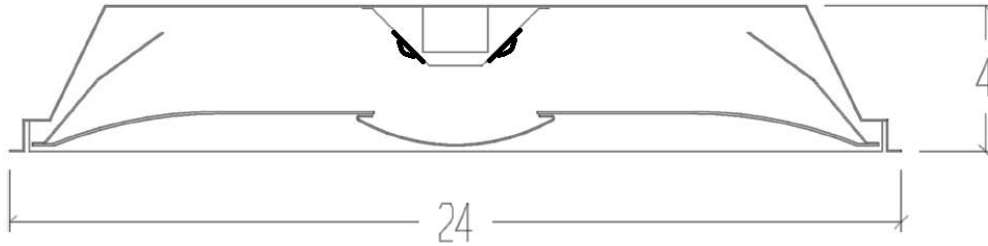

CRV Series - 2x2

Direct/Indirect, Curve diffuser,
Grid Mount

T E X A S

F L U O R E S C E N T S

DIMENSIONS

All dimensions are inches. Specifications subject to change without notice.

Catalog Number:
Notes:

CRV Series - 2x4

Direct/Indirect, Curve diffuser,
Grid Mount

FEATURES & SPECIFICATIONS

INTENDED USE

Specification grade, direct / indirect center diffuser luminaire provides smooth and uniform ambient lighting for all commercial and industrial buildings with recessed configurations. Reflected light from matte surfaces provide a softened "sky light" appearance to the modern office environment. Unique dual curved lens with center perforated basket or linear ribbed diffuser provides a luminous housing with excellent visual comfort. Light reaches higher in the space to eliminate the "cave effect."

SIZE W x L x H in inches

24.0W x 48.0L x 4.0Dp

MATERIALS & FEATURES

Housing is die-formed and embossed code 22 gage steel. Luminaire body finish is high reflectance baked white enamel, with matte white reflectors. Wiring knockouts are provided on the back of housing.

- Center section is flush with outer panels, eliminating the dirt and debris from collecting.
- One-piece enclosure is mounted to one piece doorframe
- Direct / indirect mimics "sky light" appearance
- Matte white reflective surfaces for soft, uniform light distribution
- Recessed perforated center diffuser with acrylic overlay.