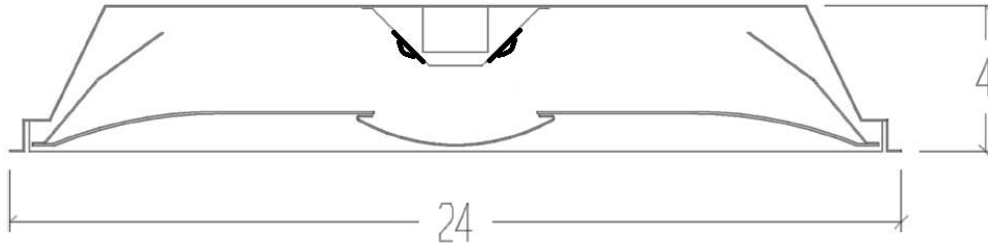

CRV Series - 2x2

Direct/Indirect, Curve diffuser,
Grid Mount

T E X A S

F L U O R E S C E N T S

DIMENSIONS

All dimensions are inches. Specifications subject to change without notice.

Catalog Number:
Notes:

CRV Series - 2x4

Direct/Indirect, Curve diffuser,
Grid Mount

FEATURES & SPECIFICATIONS

INTENDED USE

Specification grade, direct / indirect center diffuser luminaire provides smooth and uniform ambient lighting for all commercial and industrial buildings with recessed configurations. Reflected light from matte surfaces provide a softened “sky light” appearance to the modern office environment. Unique dual curved lens with center perforated basket or linear ribbed diffuser provides a luminous housing with excellent visual comfort. Light reaches higher in the space to eliminate the “cave effect.”

SIZE W x L x H in inches

24.0W x 48.0L x 4.0Dp

MATERIALS & FEATURES

Housing is die-formed and embossed code 22 gage steel. Luminaire body finish is high reflectance baked white enamel, with matte white reflectors. Wiring knockouts are provided on the back of housing.

- Center section is flush with outer panels, eliminating the dirt and debris from collecting.
- One-piece enclosure is mounted to one piece doorframe
- Direct / indirect mimics “sky light” appearance
- Matte white reflective surfaces for soft, uniform light distribution
- Recessed perforated center diffuser with acrylic overlay.