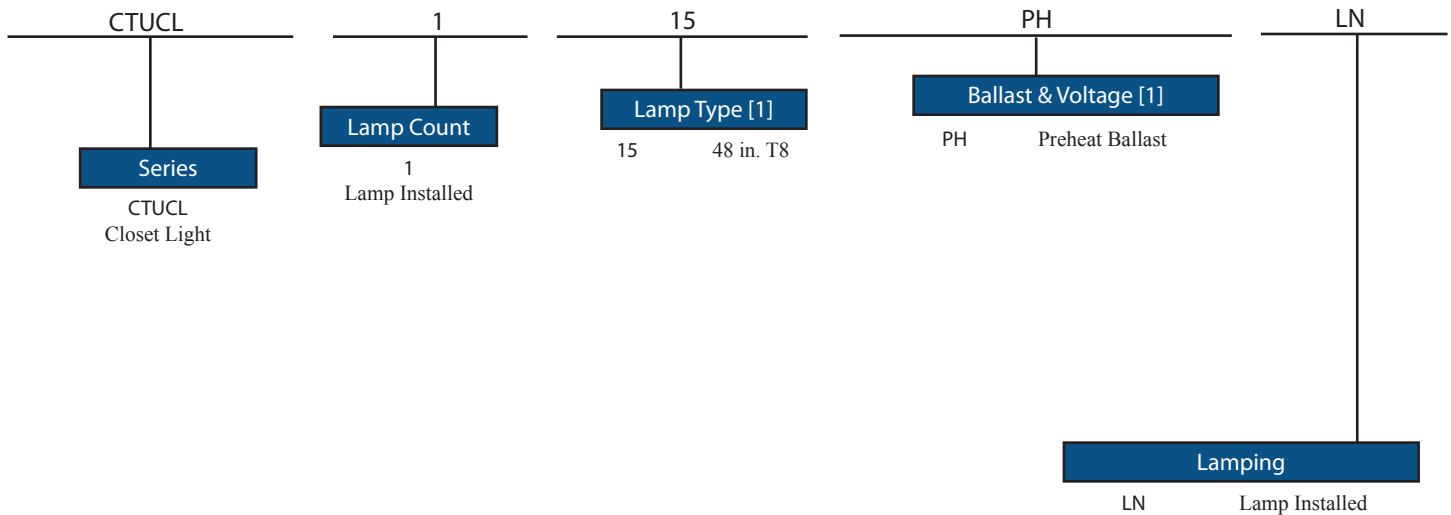

ORDERING INFORMATION

Example: CTUCL15PHLN

Catalog Number:
Notes: