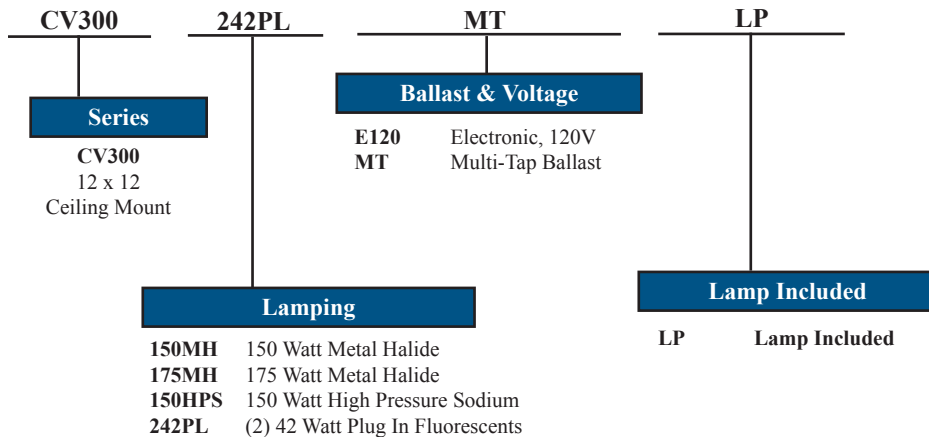

LAMP

- 150 Watt Metal Halide
- 175 Watt Metal Halide
- 150 Watt High Pressure Sodium
- (2) 42 Watt Plug In Fluorescents

MATERIALS & FEATURES

- Heavy duty die-cast aluminum powder coating construction
- High impact polycarbonate lens
- One piece anodized aluminum designed reflector for best light efficiency.
- Silicone rubber included to prevent any leakage from the outside
- 1/2" tapped holes available for installing photocell (optional)
- Infield installable directional indicators.

LISTING

UL Listed for wet locations for ceiling and wall mounting

DIMENSIONS

ORDERING INFORMATION

Example: CV300-242PL-MT-LP

Catalog Number:
Notes: