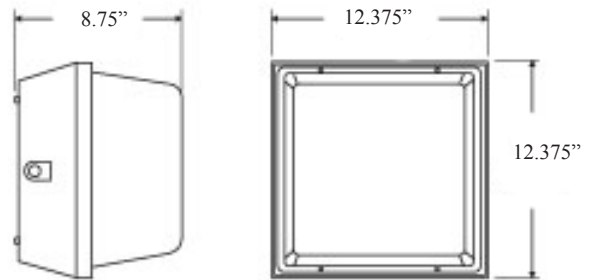

CV300 Series

12 x 12 Ceiling Fixture

FEATURES & SPECIFICATIONS

APPLICATIONS

Parking areas, entrances, walkways, underpasses, loading docks, and recreation areas.

SIZE W x L x H in inches (mm)

12.375W x 12.375L x 8.75Dp

LISTING

UL Listed for wet locations for ceiling and wall mounting

DIMENSIONS

ORDERING INFORMATION

Example: CV300-242PL-MT-LP

Catalog Number:
Notes: