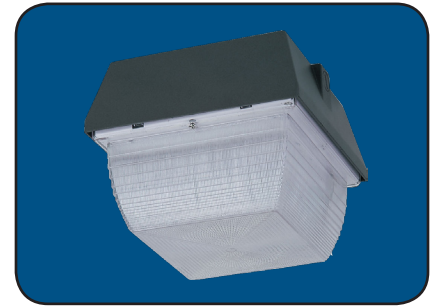

CV300 Series

12 x 12 Ceiling Fixture

FEATURES & SPECIFICATIONS

APPLICATIONS

Parking areas, entrances, walkways, underpasses, loading docks, and recreation areas.

SIZE W x L x H in inches (mm)

12.375W x 12.375L x 8.75Dp

LAMP

- 150 Watt Metal Halide
- 175 Watt Metal Halide
- 150 Watt High Pressure Sodium
- (2) 42 Watt Plug In Fluorescents

MATERIALS & FEATURES

- Heavy duty die-cast aluminum powder coating construction
- High impact polycarbonate lens
- One piece anodized aluminum designed reflector for best light efficiency.
- Silicone rubber included to prevent any leakage from the outside
- 1/2" tapped holes available for installing photocell (optional)
- Infield installable directional indicators.