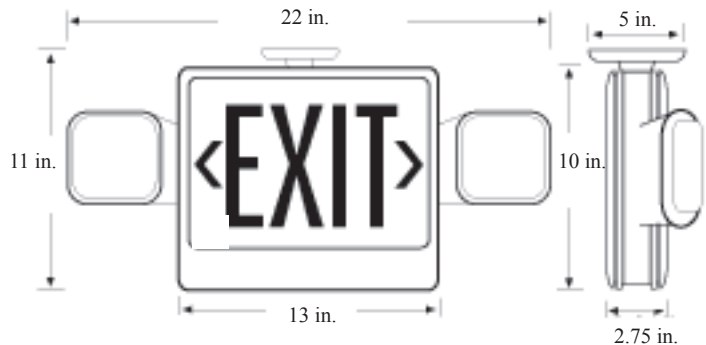

remote LAMP HEADS

- No. of Heads = 1
- 6 Volt
- 7.2 Watts

RH1-WP
(Outdoor weatherproof)

DIMENSIONS

ORDERING INFORMATION

Series	Canopy	Number of Faces	Letter Color	Housing Color	Remote Capable	Example Catalog Numbers
CXTE	U - Universal mounting canopy included	1 - Single Face 2 - Double Face	R - Red G - Green	W - White B - Black	Yes	CXTEU1RW-RC