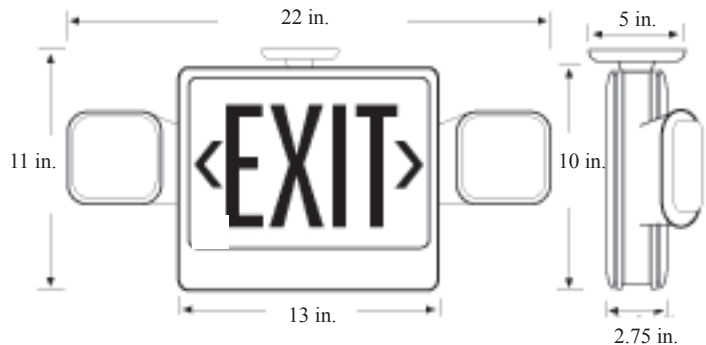

Patent Numbers:
US5,526,251
D379,373
US5,797,673

remote LAMP HEADS

- No. of Heads = 1
- 6 Volt
- 7.2 Watts

RH1-WP
(Outdoor weatherproof)

DIMENSIONS

ORDERING INFORMATION

Series	Canopy	Number of Faces	Letter Color	Housing Color	Remote Capable	Example Catalog Numbers
CXTE	U - Universal mounting canopy included	1 - Single Face 2 - Double Face	R - Red G - Green	W - White B - Black	Yes	CXTEU1RW-RC