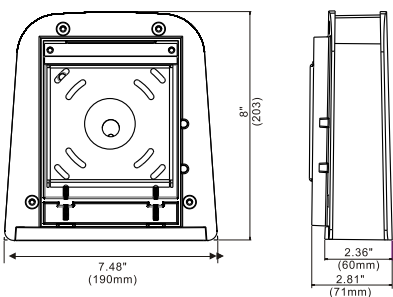

Powered by **CREE** LED

IP65

DIMENSIONS

ORDERING INFORMATION

EX: DCS40W3250LMV50KBZ

Series	Wattage	XPH	ULHM	ERORUMPSHUWXUH	ELV
66	□ DWWDH □	□ XPH □	□ 0 □	□ □ □	□ □ URH

Catalog Number:
Notes: