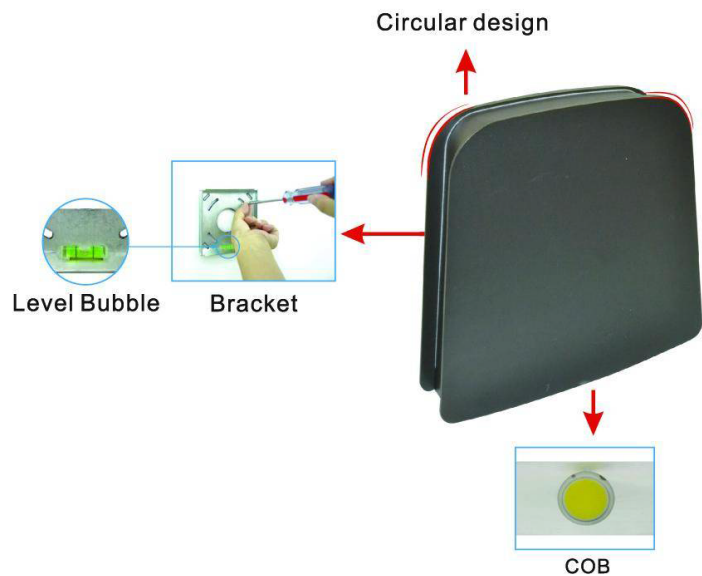

**FEATURES**

This newly designed luminaire is a great low wattage full cut off wall pack. Incorporated with high performance LED module along with high-quality optical reflector, this fixture performs efficiently and steadily against harsh outdoor environment.

**SPECIFICATIONS**

- UL and CUL listed for wet locations
- IP65
- Die cast Aluminum housing
- Architectural bronze UV resistant outdoor powder coat finish ( or other colors)
- Input voltage: 120-277VAC
- Quality long life CREE LEDs
- Optional photo control
- Low Tj for long life, low lumen depreciation
- Low starting temp -40C
- Multiple color temperatures available
- System input watts: 40W

Powered by CREE LED

**IP65**

**DIMENSIONS**

**ORDERING INFORMATION**

**EX: DCS40W3250LMV50KBZ**

Series	Wattage	XPHQ	ULMU	&RORU#PSHUWXUH	UVK
86	::DWWDH	XPHQ	09	.	% WRD

Catalog Number:
Notes: