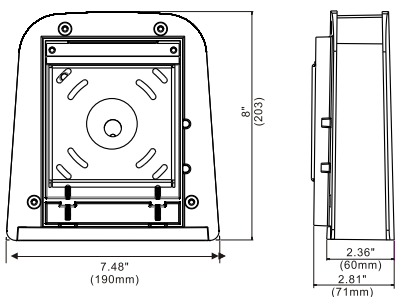

Powered by CREE LED

**IP65**

**DIMENSIONS**

**ORDERING INFORMATION**

**EX: DCS40W3250LMV50KBZ**

Series	Wattage	XPHQ	ULMU	&RORU#PSHUWXUH	UVK
86	::DWWDH	XPHQ	09	.	% WRD

Catalog Number:
Notes: