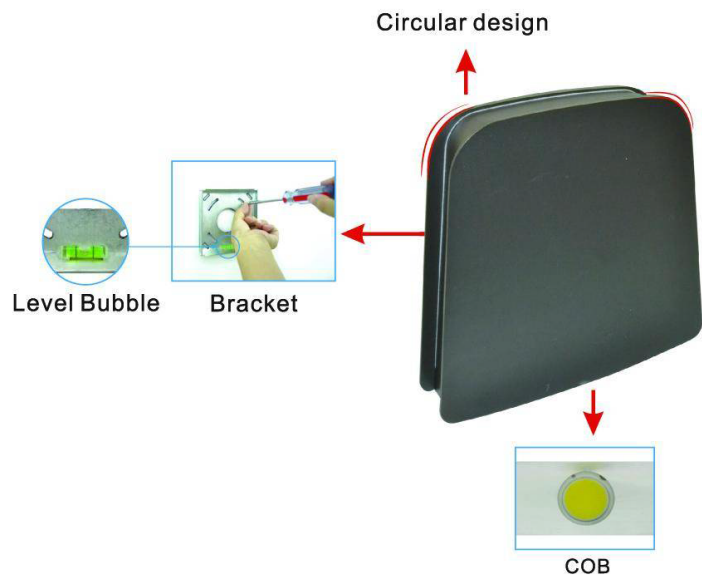

FEATURES

This newly designed luminaire is a great low wattage full cut off wall pack. Incorporated with high performance LED module along with high-quality optical reflector, this fixture performs efficiently and steadily against harsh outdoor environment.

SPECIFICATIONS

- UL and CUL listed for wet locations
- IP65
- Die cast Aluminum housing
- Architectural bronze UV resistant outdoor powder coat finish (or other colors)
- Input voltage: 120-277VAC
- Quality long life CREE LEDs
- Optional photo control
- Low Tj for long life, low lumen depreciation
- Low starting temp -40C
- Multiple color temperatures available
- System input watts: 40W

Powered by **CREE** LED

IP65

DIMENSIONS

ORDERING INFORMATION

EX: DCS40W3250LMV50KBZ

Series	Wattage	XPH	ULHM	ERORUMPSHUWXUH	ELV
66	□ DWWDH □	□ XPH □	□ 0 □	□ □ □	□ □ URH

Catalog Number:
Notes: