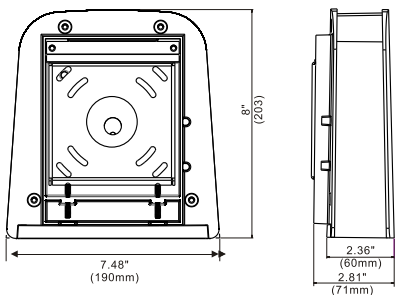

Powered by CREE LED

**IP65**

**DIMENSIONS**

**ORDERING INFORMATION**

**EX: DCS40W3250LMV50KBZ**

Series	Wattage	XPHQ	ULMU	&RORU#PSHUWXUH	UVK
86	::DWWDH	XPHQ	09	.	% WRD

Catalog Number:
Notes: