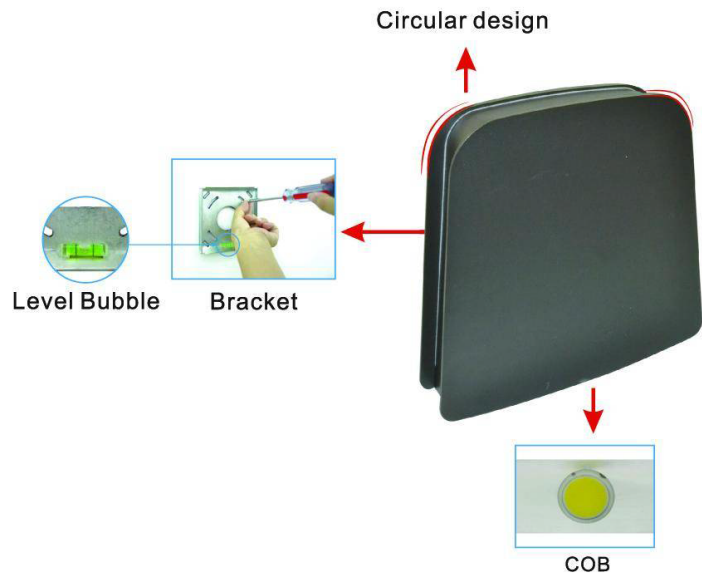

**FEATURES**

This newly designed luminaire is a great low wattage full cut off wall pack. Incorporated with high performance LED module along with high-quality optical reflector, this fixture performs efficiently and steadily against harsh outdoor environment.

**SPECIFICATIONS**

- UL and CUL listed for wet locations
- IP65
- Die cast Aluminum housing
- Architectural bronze UV resistant outdoor powder coat finish ( or other colors)
- Input voltage: 120-277VAC
- Quality long life CREE LEDs
- Optional photo control
- Low Tj for long life, low lumen depreciation
- Low starting temp -40C
- Multiple color temperatures available
- System input watts: 40W

Powered by CREE LED

**IP65**

**DIMENSIONS**

**ORDERING INFORMATION**

**EX: DCS40W3250LMV50KBZ**

Series	Wattage	XPHQ	ULMU	&RORU#PSHUWXUH	UVK
86	::DWWDH	XPHQ	09	.	% WRD

Catalog Number:
Notes: