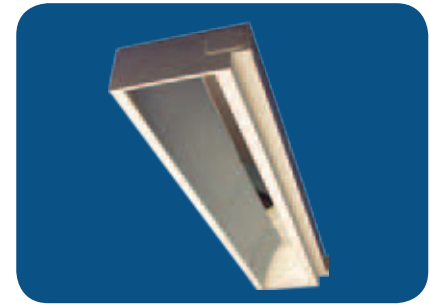

T E X A S

F L U O R E S C E N T S

EWW 2ft

Elliptical wall wash coffer
Grid mount

FEATURES & SPECIFICATIONS

INTENDED USE

Specification grade, recessed perimeter elliptical wall wash to highlight wall and shelf mounted goods in commercial and retail environments. Provides uniform VERTICAL surface lighting.

SIZE W x L x H in inches

- 10.62"W x 24"L x 4.5"D
- 10.62"W x 48.0"L x 4.5"D

MOUNTING

Recessed inverted T-Bar ceilings. Grid mount.

MATERIALS & FEATURES

Housing is die-formed and embossed code 22 gage steel. Finish is high reflectance baked white enamel. Access plate with wiring knockouts are provided on one side of housing. Ballast is accessed from side, through adjacent ceiling tile. Premium, full specular reflectors at sides and ends create a professional finish and control the wall wash lighting distribution.

- Perimeter highlight for wall and shelf mounted goods.
- ‘Silver’ full bright reflectors maximize efficiency, light output, and control wall wash distribution.
- Access plate to simplify installation

TYPICAL OPTIONS AND ACCESSORIES

Whips, fuses, and frame kits. See options page at the end of the T02Grid section, or contact factory for more details.

ORDERING INFORMATION

Example: EWW24LS12W1200LDMV40K

STANDARD

EWW	24L	S12W1200L	DMV	40K	
Series	Size	Wattage and Lumen	Driver	Color Temperature	
EWW Elliptical wall washer, Grid Mount	24L 24"	S12W1200L 12 System Watts, 1200 Delivered Lumens	MV Multi Volt 120-277V DMV 0-10V	30K 3000K 35K 3500K 40K 4000K 50K 5000K	
					Options
					WP 6 ft. 3 wire 18 gauge whip WP10 6 ft. 4 wire 18 gauge whip

HIGH OUTPUT

EWW	24L	H24W2550L	DMV	40K	
Series	Size	Wattage and Lumen	Driver	Color Temperature	
EWW Elliptical wall washer, Grid Mount	24L 24"	H24W2550L 24 System Watts, 2550 Delivered Lumens	MV Multi Volt 120-277V DMV 0-10V	30K 3000K 35K 3500K 40K 4000K 50K 5000K	
					Options
					WP 6 ft. 3 wire 18 gauge whip WP10 6 ft. 4 wire 18 gauge whip

Catalog Number:
Notes: