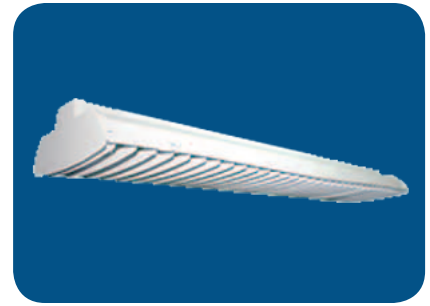

FHB Series

HiBay, Baffle

ORDERING INFORMATION

STANDARD

Example: FHBL96LS97W11300LW30DMV40K

FHB	L	96L	S97W11300L	W30	DMV	40K	
Series		Size	Wattage and Lumen		Driver	Color Temperature	
FHB Wide Body Strip		96L 96"	S97W11300L 97 System Watts, 11300 Delivered Lumens S114W12800L 114 System Watts, 12800 Delivered Lumens		DMV 0-10V MV Multi - Volt 120V-277V	30K 3000K 35K 3500K 40K 4000K 50K 5000K	
	Baffle			Reflector			Options
	L Baffle included X No Baffle			W30 White Steel Reflector			CS 5-15P 120V 8ft. Cord & Plug CS12 L7-15P 277V 8ft. Cord & Plug CS08 8ft. Cord, No Plug WP 6 ft. 3 wire, Whip WP10 6 ft. 4 wire, Whip

HIGH OUTPUT

Example: FHBL48LH144W16450LW30DMV40K

FHB	L	96L	H144W16450L	W30	DMV	40K	
Series		Size	Wattage and Lumen		Driver	Color Temperature	
FHB Wide Body Strip		96L 96"	H144W16450L 144 System Watts, 16450 Delivered Lumens		DMV 0-10V MV Multi - Volt 120V-277V	30K 3000K 35K 3500K 40K 4000K 50K 5000K	
	Baffle			Reflector			Options
	L Baffle included X No Baffle			W30 White Steel Reflector			CS 5-15P 120V 8ft. Cord & Plug CS12 L7-15P 277V 8ft. Cord & Plug CS08 8ft. Cord, No Plug WP 6 ft. 3 wire, Whip WP10 6 ft. 4 wire, Whip

* Consult Factory for custom colors and options on wattage and lumen.

Catalog Number:
Notes: