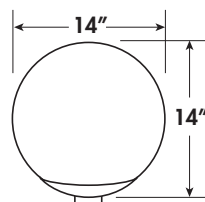

T E X A S

F L U O R E S C E N T S

Globe Post

- MOLDED OF DURABLE NON-CORROSIVE UV RESISTANT PLASTICS
- ASSEMBLED OR KNOCKED DOWN

SPECIFICATIONS

- UL LISTED FOR WET LOCATIONS
- INCANDESCENT MODELS 120V; FLUORESCENT MODELS 120V NPF
- ACRYLIC GLOBE
- FITS 3 INCH DIAMETER POSTS (NOT INCLUDED)
- STANDARD PACK QTY: 1 MOQ: 72

16" GLOBE POST

14" GLOBE POST

12" GLOBE POST

10" GLOBE POST

Classic globe style is made of durable plastic in choice of black or white fitters with white globes in a variety of sizes. Available in matching post top and wall versions. White acrylic diffuses and hides the light

Item Number	Dimensions (L x W x H)	Lamping
GP10142GUWH	10" x 10" x 12.75"	1-42W GU24 Max
GP12142GUWH	12" x 12" x 12"	1-42W GU24 Max
GP14142GUWH	14" x 14" x 14"	1-42W GU24 Max
GP16142GUWH	16" x 16" x 16"	1-42W GU24 Max
GOW126GUWH	8" x 8.5" x 15.5"	1-26W GU24 Max