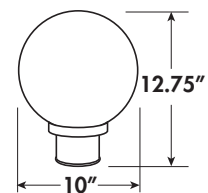

T E X A S

F L U O R E S C E N T S

Globe Post

- MOLDED OF DURABLE NON-CORROSIVE UV RESISTANT PLASTICS
- ASSEMBLED OR KNOCKED DOWN

SPECIFICATIONS

- UL LISTED FOR WET LOCATIONS
- INCANDESCENT MODELS 120V; FLUORESCENT MODELS 120V NPF
- ACRYLIC GLOBE
- FITS 3 INCH DIAMETER POSTS (NOT INCLUDED)
- STANDARD PACK QTY: 1 MOQ: 72

16" GLOBE POST

14" GLOBE POST

12" GLOBE POST

10" GLOBE POST

Classic globe style is made of durable plastic in choice of black or white fitters with white globes in a variety of sizes. Available in matching post top and wall versions. White acrylic diffuses and hides the light

Item Number	Dimensions (L x W x H)	Lamping
GP10142GUWH	10" x 10" x 12.75"	1-42W GU24 Max
GP12142GUWH	12" x 12" x 12"	1-42W GU24 Max
GP14142GUWH	14" x 14" x 14"	1-42W GU24 Max
GP16142GUWH	16" x 16" x 16"	1-42W GU24 Max
GOW126GUWH	8" x 8.5" x 15.5"	1-26W GU24 Max