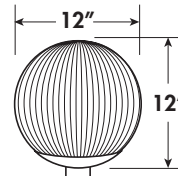

T E X A S

F L U O R E S C E N T S

Globe Post

- MOLDED OF DURABLE NON-CORROSIVE UV RESISTANT PLASTICS
- ASSEMBLED OR KNOCKED DOWN

SPECIFICATIONS

- UL LISTED FOR WET LOCATIONS
- INCANDESCENT MODELS 120V; FLUORESCENT MODELS 120V NPF
- ACRYLIC GLOBE
- FITS 3 INCH DIAMETER POSTS (NOT INCLUDED)
- STANDARD PACK QTY: 1 MOQ: 72

16" GLOBE POST

14" GLOBE POST

12" GLOBE POST

10" GLOBE POST

Classic globe style is made of durable plastic in choice of black or white fitters with white globes in a variety of sizes. Available in matching post top and wall versions. White acrylic diffuses and hides the light

Item Number	Dimensions (L x W x H)	Lamping
GP10142GUWH	10" x 10" x 12.75"	1-42W GU24 Max
GP12142GUWH	12" x 12" x 12"	1-42W GU24 Max
GP14142GUWH	14" x 14" x 14"	1-42W GU24 Max
GP16142GUWH	16" x 16" x 16"	1-42W GU24 Max
GOW126GUWH	8" x 8.5" x 15.5"	1-26W GU24 Max