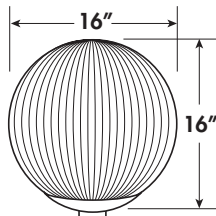

T E X A S

F L U O R E S C E N T S

Globe Post

- MOLDED OF DURABLE NON-CORROSIVE UV RESISTANT PLASTICS
- ASSEMBLED OR KNOCKED DOWN

SPECIFICATIONS

- UL LISTED FOR WET LOCATIONS
- INCANDESCENT MODELS 120V; FLUORESCENT MODELS 120V NPF
- ACRYLIC GLOBE
- FITS 3 INCH DIAMETER POSTS (NOT INCLUDED)
- STANDARD PACK QTY: 1 MOQ: 72

16" GLOBE POST

14" GLOBE POST

12" GLOBE POST

10" GLOBE POST

Classic globe style is made of durable plastic in choice of black or white fitters with white globes in a variety of sizes. Available in matching post top and wall versions. White acrylic diffuses and hides the light

Item Number	Dimensions (L x W x H)	Lamping
GP10142GUWH	10" x 10" x 12.75"	1-42W GU24 Max
GP12142GUWH	12" x 12" x 12"	1-42W GU24 Max
GP14142GUWH	14" x 14" x 14"	1-42W GU24 Max
GP16142GUWH	16" x 16" x 16"	1-42W GU24 Max
GOW126GUWH	8" x 8.5" x 15.5"	1-26W GU24 Max