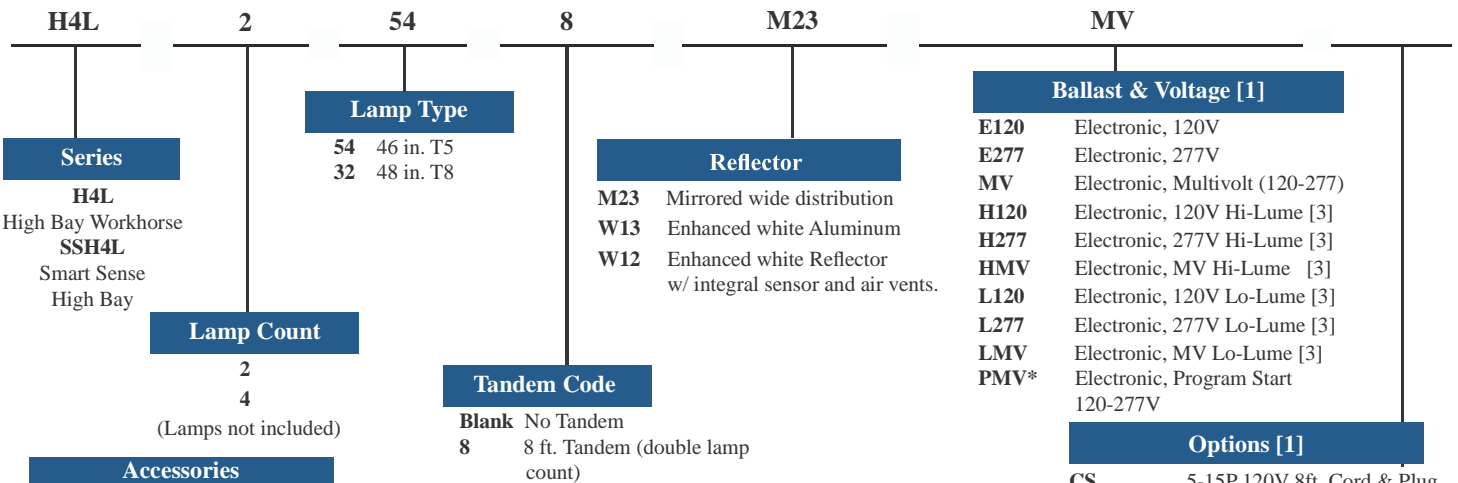

MOUNTING

4 Point chain mount. For other options, consult factory.

LISTING / CERTIFICATIONS

Fixture & Ballast: UL Listed

TYPICAL OPTIONS AND ACCESSORIES

Emergency ballasts, Cord sets, whips, occupancy sensors Hanging kits, Wire guards. Contact factory for additional options.

ORDERING INFORMATION

Example: **H4L654M23MV**

- H4LLEN** Clear Lens. Mounts .25" off fixture.
- HC101** Chain kit, Includes: 6 S Hooks and 20ft. chain
- HC202** Tong hangers, End Mount (Pair)
- HC203** Tong hangers, Side Mount (Pair)
- 7H6L** Single Point hanger adapter
- H4L4WG** 6 Lamp Wire Guard