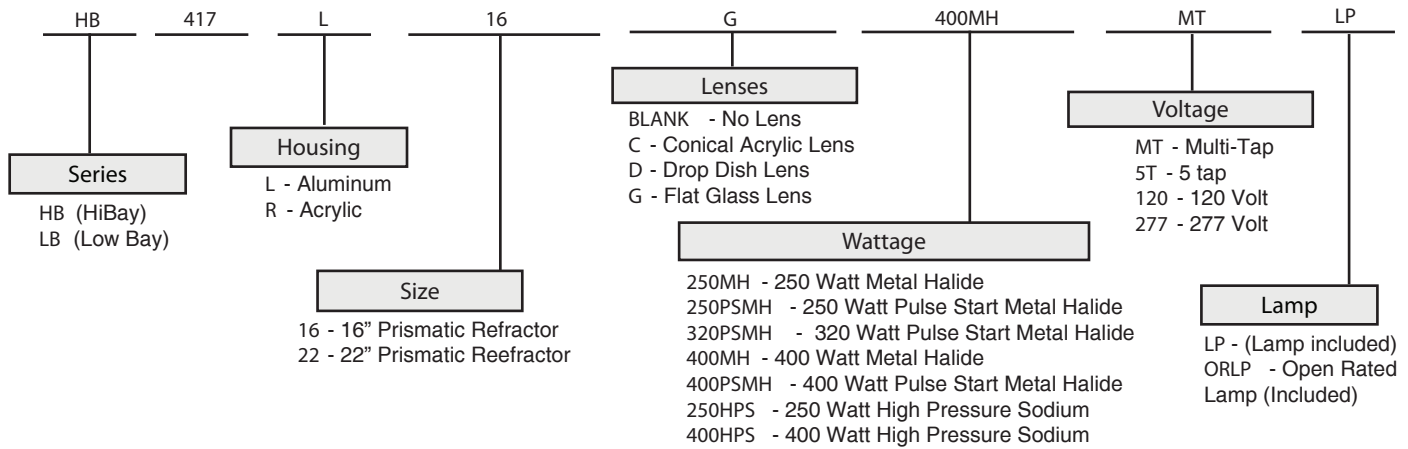

HID High Bays

Texas Fluorescents offer a complete selection of HID High Bays in a choice of two sizes and reflectors. Available now with Pulse Start lamps.

HB417L16

HB417L16G

HB417R16C

HB417R22

HB417R16D

Example: HB417L16400MHMTLP

Features

- Vertically-seamed
- Heavy Duty
- Die Cast Hook Included

Options

- Drop Dish Lens
- Open Rated Socket & Lamp
- Quartz Restrike

Accessories:

16" Galvanized Steel Wire Guard	CAT # WG16
22" Galvanized Steel Wire Guard	CAT # WG22

Features & Options

- Heavy Duty Die Cast Aluminum Housing
- White Powder-Coat Finish Housing
- Adjustable Lamp Position
- Rugged 4kv Porcelain Socket
- Wiring Compartment with Adjustable Leveling Feature
- 120/208/240/277V CWA Ballast HPF
- One Mogul Base lamp Included