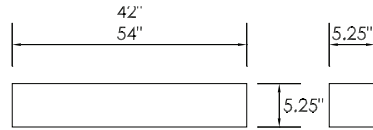

HOTBH

This styling lends subtle sophistication to a wide range of over-the-bed applications.

HOUSING: Steel, painted finish
DIFFUSER: Faux alabaster acrylic
BALLAST: Electronic (120V or 120-277V)
LAMP: Linear fluorescent

HOTBH - _____ - _____ - _____
Model   2.   3.   4. (if required)

2. SIZE

54 L: 48"

3. WATTAGE

54 SIZE
32 1-32W T8, electronic

4. OPTIONS & ACCESSORIES

PC Pull Chain (120 volt)
Alabaster Lens

NOTE: Specifications and dimensions subject to change without notice. Consult your Brownlee Lighting representative for availability and ordering information.