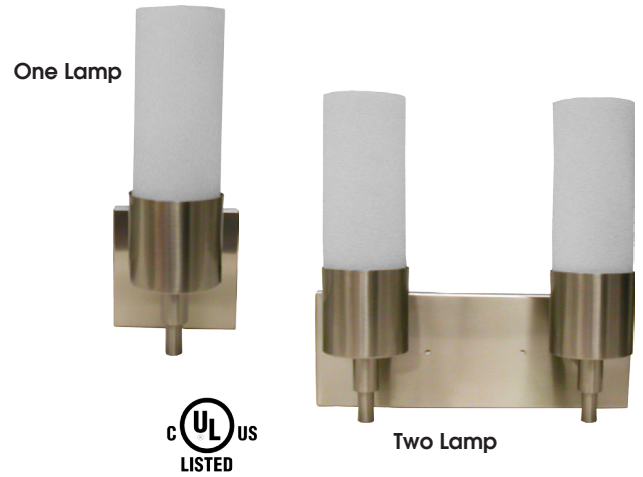

FEATURES & SPECIFICATIONS

- Satin Nickel Finish
- (1) 13 Watt GU24 base Compact Fluorescent - 1 lamp
- (2) 13 Watt GU24 base Compact Fluorescent - 2 lamp
- UL Listed
- Width: 4.50 in.
- Height: 11.125 in.
- Extension: 5.50 in.

ORDERING INFORMATION

EX: HOTBL213GUSN

Series	Lamp Count	Wattage	Lamp Type	Finish
HOTBL	1 or 2	18	GU (Pin based)	SN (Satin Nickel)

Catalog Number:
Notes: