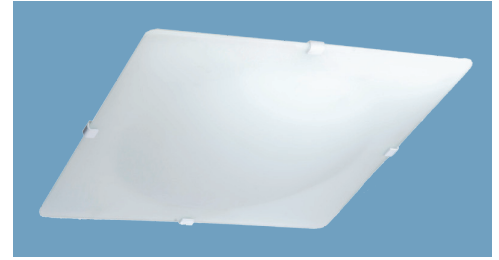

model HOTCQ

Floating Square

Dramatic glass diffuser with a slump round inside the square seems to float from the ceiling. Available in 18" or 24" square size with white hardware that blends into the glass.

FEATURES

- Diffuser - Etched Slumped Glass
- Lamping - (3) 26W Quad 4PIN (Incl)
- Size - 18"L x 18"W x 3.9"H
24"L x 24"W x 3.9"H

Subtle white hardware holds the etched glass to the backplate.

ORDERING INFORMATION

Example: HOTCQ18326E120

SERIES	SIZE	LAMPING	BALLAST/ VOLTAGE
HOTCQ	18 - 18" Square	326 - (3) 26W Quad 4PIN	E120 - Electronic 120V
	24 - 24" Square		MV - Multi-Volt Electronic 120V to 277V

Catalog Number:
Notes: