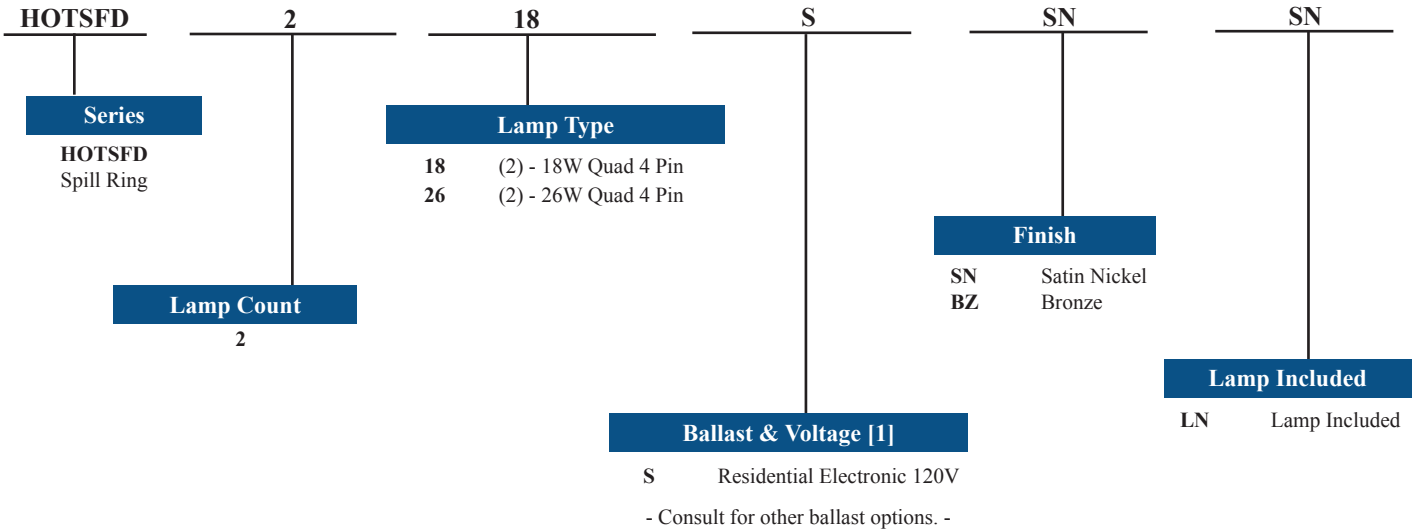

HOTSFD

Spill Ring Series

PROJECT:	
PART NO.:	FIXTURE TYPE.:

14" x 14" x 11"
18" x 18" x 11"

HOUSING: White Acrylic
DIFFUSER: Satin Nickel Trim - (Also Available in Bronze)
BALLAST: Residential Electronic Ballast
LAMP: (2) - 18W Quad 4 Pin (Included)
 or (2) - 26W Quad 4 Pin (Included)

ORDERING INFORMATION

Example: HOTSFD218SSNBZ

NOTE: Specifications and dimensions subject to change without notice. Consult your Texas Fluorescent Lighting Representative for availability and ordering information.