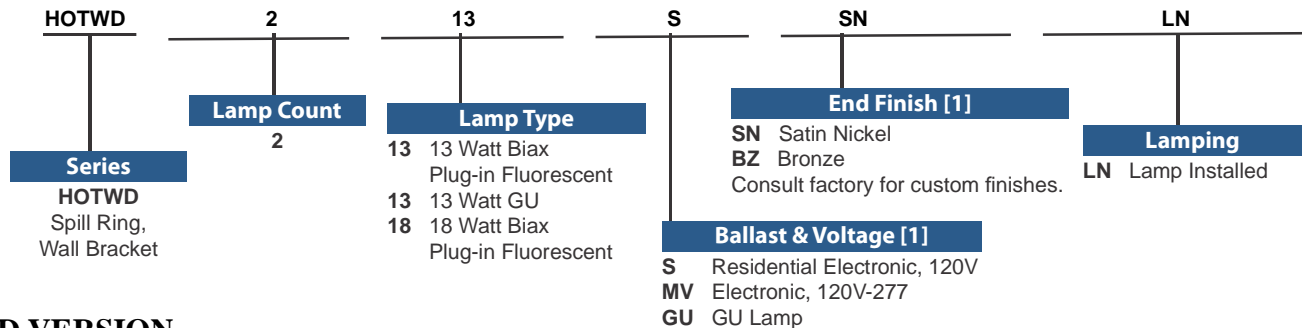

# HOTWD Series

Coordinated design in surface fluorescent  
close-to-ceiling wall and vanity

**HOUSING**

Die-formed Cold Rolled Steel

**SHADE**

Acrylic Diffuser/Frosted Glass

**BALLAST**

120V 60 Hz, Electronic Ballast

**LAMP**

(2) 13 Watt Plug-In or (2) 18 Watt Plug-In Fluorescents

**EFFICACY**

Meet California 2005 Title 24 Standard

**CERTIFICATION**

UL, cUL Listed, Energy Star Listed

**SIZE**

9.25W x 10.5L x 4.0H

**ORDERING INFORMATION**

**Example: HOTWD 213SSNLN**

**LED VERSION**

- LED Driver: Constant Current Type
- UL Listed
- CRI >80
- Cool White, 5000K available upon request

Item #	Size (LxWxEXT)	Lamping
HOTWDL24W1200L30K	9" x 4" x 10.5"	24W, 1200 Lumens, 3000K