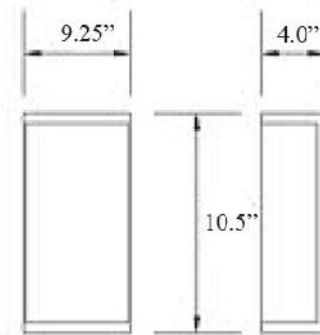

**LAMP**

(2) 13 Watt Plug-In or (2) 18 Watt Plug-In Fluorescents

**EFFICACY**

Meet California 2005 Title 24 Standard

**CERTIFICATION**

UL, cUL Listed, Energy Star Listed

**SIZE**

9.25W x 10.5L x 4.0H

**ORDERING INFORMATION**

**Example: HOTWD 213SSNLN**

**LED VERSION**

- LED Driver: Constant Current Type
- UL Listed
- CRI >80
- Cool White, 5000K available upon request

Item #	Size (LxWxEXT)	Lamping
HOTWDL24W1200L30K	9" x 4" x 10.5"	24W, 1200 Lumens, 3000K