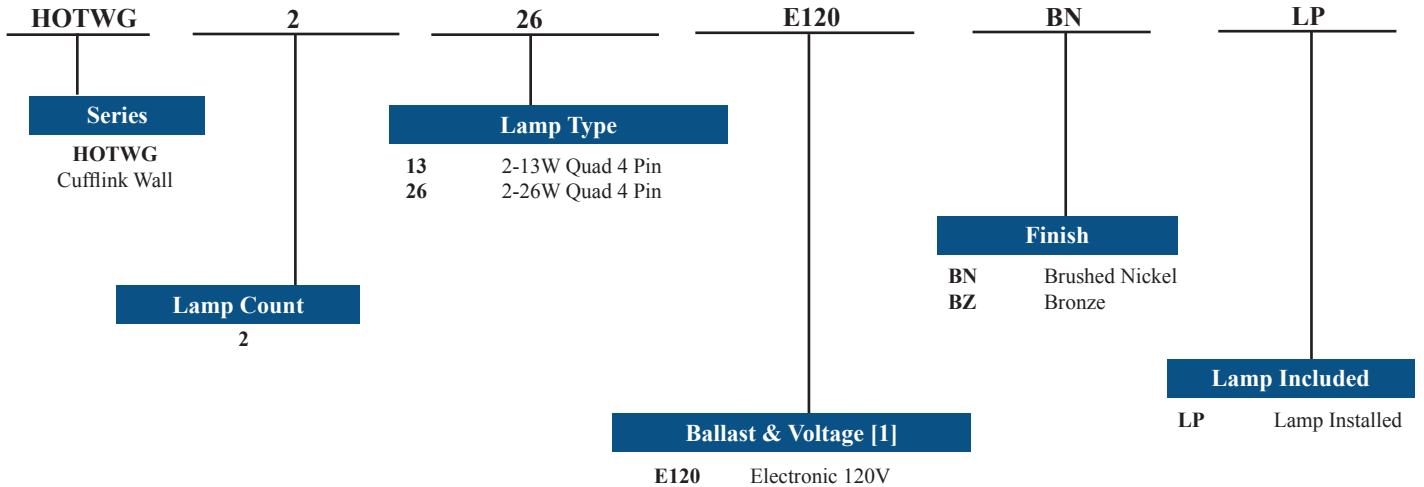

## Cufflink Wall

PROJECT:	
PART NO.:	FIXTURE TYPE.:

**HOUSING:** brushed nickel or bronze lens holders  
**DIFFUSER:** Frosted Glass Diffuser  
**BALLAST:** Residential Electronic Ballast  
**LAMP:** 2 Lamp, 13 and 26 Watt Fluorescent  
**SIZE:** 15.75" x 10" x 2.9" (L x W x H)  
**LISTED:** UL Listed for damp locations

### ORDERING INFORMATION

Example: HOTWG226E120BNLP

NOTE: Specifications and dimensions subject to change without notice. Consult your Texas Fluorescent Lighting Representative for availability and ordering information.