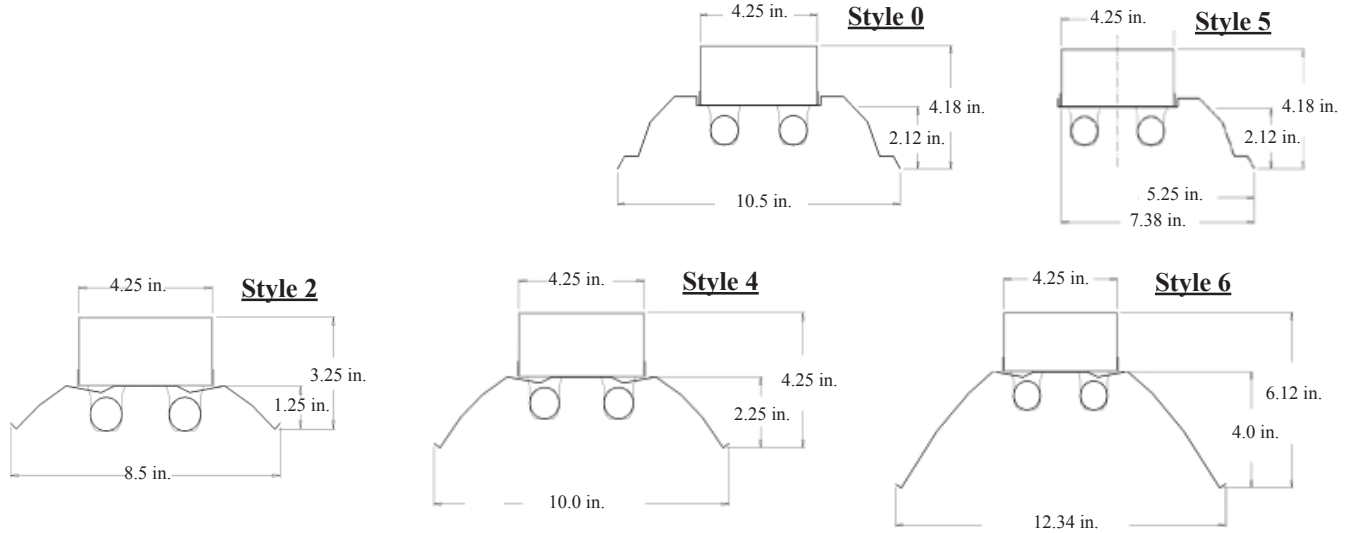

## Medium Body Strip with Reflectors

### DIMENSIONS

All dimensions are inches. Specifications subject to change without notice

### HIGH OUTPUT

Example: IND48LS57W5448LW30DMV40K

|   |                    |   |   |   |                                      |
|---|--------------------|---|---|---|--------------------------------------|
| <b>IND</b>                                    | <b>48L</b>         | <b>S57W5448L</b>  | <b>W30</b>  | <b>DMV</b>  | <b>40K</b>                           |
| <b>Series</b>                                 | <b>Width</b>       | <b>Wattage and Lumen</b>  | <b>Reflectors</b>   | <b>Driver</b>   | <b>Kelvin Temperature</b>            |
| IND<br>Medium Body<br>Strip with<br>Reflector | 48L 48"<br>96L 96" | <b>H72W6994L*</b> 72 System Watts,<br>6994 Delivered Lumens<br><b>H101W10452L**</b> 101 System Watts,<br>10452 Delivered Lumens<br><small>*72W is ONLY available in 48" length</small><br><small>**101W is ONLY available in 96" length</small> | <b>W3 0</b> White Steel Reflecto<br><b>W3 0 UP</b> White Steel Reflector Upligh<br><b>W3 5</b> White Steel Reflector Asymmetric<br><b>M2 2</b> Mirrored Reflector Low Moun<br><b>M2 4</b> Mirrored Reflector Standard Moun<br><b>M2 6</b> Mirrored Reflector High Moun<br><b>M2 5</b> Mirrored Reflector Asymmetric<br><b>W1 4</b> White Aluminum Reflector Standrad Moun<br><b>W1 6</b> White Aluminum Reflector High Moun | <b>DMV</b> 0-10V<br><b>MV</b> Multi - Volt<br>120V-277V | <b>35K</b> 3500K<br><b>40K</b> 4000K |