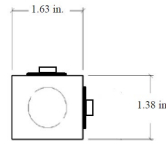

Series KDSM

Mini Body Side Mount Strip

DIMENSIONS

All dimensions are inches. Specifications subject to change without notice.

STYLE 3

ORDERING INFORMATION

STANDARD - 4FT

Example: KDSM48LS24W2800LDMV40K

KDSM	48L	S24W2800L	DMV	40K	
Series	Width	Wattage and Lumen	Driver	Color Temperature	Options
KDSM Deep Body Strip	48L 48"	S24W2800L 24 System Watts, 2800 Delivered Lumens *1 row LEDs module	DMV 0-10V MV Multi - Volt 120V-277V	30K 3000K 35K 3500K 40K 4000K 50K 5000K	WP 6 ft. 3 wire 18 gauge whip CS 8 ft. 3/18 3 prong (5-15P) cord & plug
		S48W5650L 48 System Watts, 5650 Delivered Lumens *2 row LEDs module			
		S72W8400L 72 System Watts, 8400 Delivered Lumens *3 row LEDs module			

HIGH OUTPUT - 4FT

KDSM	48L	H35W4000L	DMV	40K	
Series	Width	Wattage and Lumen	Driver	Color Temperature	Options
KDSM Deep Body Strip	48L 48"	H35W4000L 35 System Watts, 4000 Delivered Lumens *1 row LEDs module	DMV 0-10V MV Multi - Volt 120V-277V	30K 3000K 35K 3500K 40K 4000K 50K 5000K	WP 6 ft. 3 wire 18 gauge whip CS 8 ft. 3/18 3 prong (5-15P) cord & plug
		H70W8050L 70 System Watts, 8050 Delivered Lumens *2 row LEDs module			
		H90W10600L 90 System Watts, 10600 Delivered Lumens *3 row LEDs module			

Catalog Number:
Notes: