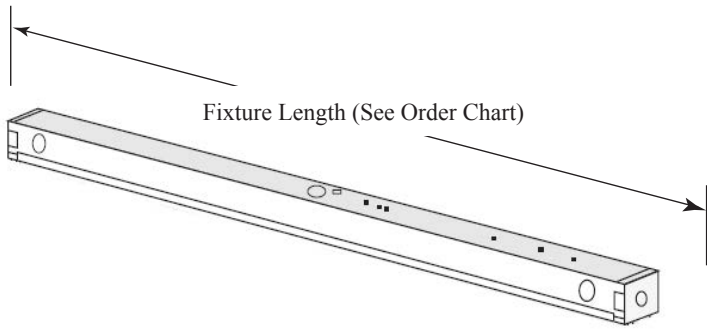

SIZE W x L x H in inches (mm)

1.62W x 1.62H (40 x 40)

MATERIALS & FEATURES

Housing is die-formed and embossed code 22 gage steel. Finish is high reflectance baked white enamel. Wiring knockouts are provided on back, side, and end of housing. Ballast covers attach without tools to simplify ballast access.

HIGH OUTPUT - 2FT

KDSM	24L	H18W2050L	DMV	40K	
Series	Width	Wattage and Lumen	Driver	Color Temperature	Options
KDSM Deep Body Strip	24L 24"	H18W2050L 18 System Watts, 2050 Delivered Lumens *1 row LEDs module H35W4000L 35 System Watts, 4000 Delivered Lumens *2 row LEDs module H45W5300L 45 System Watts, 5300 Delivered Lumens *3 row LEDs module	DMV 0-10V MV Multi - Volt 120V-277V	30K 3000K 35K 3500K 40K 4000K 50K 5000K	WP 6 ft. 3 wire 18 gauge whip CS 8 ft. 3/18 3 prong (5-15P) cord & plug

* Consult FACTORY for more options

Catalog Number:
Notes:

Series KDSM

Mini Body Side Mount Strip

DIMENSIONS

All dimensions are inches. Specifications subject to change without notice.

STYLE 1

STYLE 2