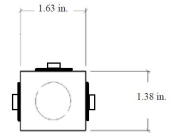

Series KDSM

Mini Body Side Mount Strip

DIMENSIONS

All dimensions are inches. Specifications subject to change without notice.

STYLE 4

ORDERING INFORMATION

STANDARD - 4FT

Example: KDSM48LS24W2800LDMV40K

KDSM	48L	S24W2800L	DMV	40K	
Series	Width	Wattage and Lumen	Driver	Color Temperature	Options
KDSM Deep Body Strip	48L 48"	S24W2800L 24 System Watts, 2800 Delivered Lumens *1 row LEDs module	DMV 0-10V MV Multi - Volt 120V-277V	30K 3000K 35K 3500K 40K 4000K 50K 5000K	WP 6 ft. 3 wire 18 gauge whip CS 8 ft. 3/18 3 prong (5-15P) cord & plug
		S48W5650L 48 System Watts, 5650 Delivered Lumens *2 row LEDs module			
		S72W8400L 72 System Watts, 8400 Delivered Lumens *3 row LEDs module			

HIGH OUTPUT - 4FT

KDSM	48L	H35W4000L	DMV	40K	
Series	Width	Wattage and Lumen	Driver	Color Temperature	Options
KDSM Deep Body Strip	48L 48"	H35W4000L 35 System Watts, 4000 Delivered Lumens *1 row LEDs module	DMV 0-10V MV Multi - Volt 120V-277V	30K 3000K 35K 3500K 40K 4000K 50K 5000K	WP 6 ft. 3 wire 18 gauge whip CS 8 ft. 3/18 3 prong (5-15P) cord & plug
		H70W8050L 70 System Watts, 8050 Delivered Lumens *2 row LEDs module			
		H90W10600L 90 System Watts, 10600 Delivered Lumens *3 row LEDs module			

Catalog Number:
Notes: