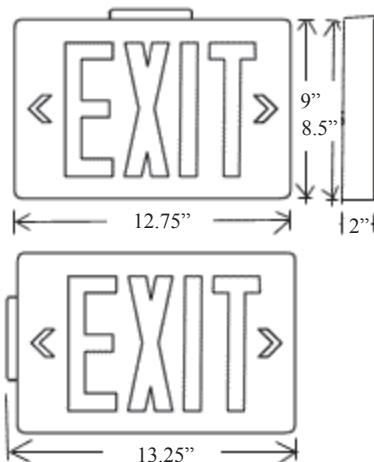

**FEATURES & SPECIFICATIONS**

- AC only or self-powered models.
- Universal 120/277 VAC operation on all exits.
- LED energy savings.
- Universal canopy included.
- Curved design.
- Spec Grade.
- Universal K/O chevrons

LED Cast Aluminum Series utilizes a unique illumination design in an architecturally pleasing housing.

**DIMENSIONS**

**ORDERING INFORMATION**

Series	Number of Faces	Letter Color	Housing Finish	Face Color	Operation
KWTE	1 - Single Face	R - Red G - Green	A - Brushed Aluminum B - Black W - White	A - Brushed Aluminum B - Black W - White	EM - Battery Backup Blank - AC Only