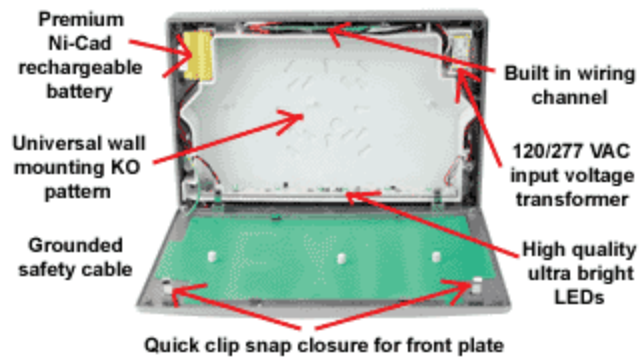

**FEATURES & SPECIFICATIONS**

- AC only or self-powered models.
- Universal 120/277 VAC operation on all exits.
- LED energy savings.
- Universal canopy included.
- Curved design.
- Spec Grade.
- Universal K/O chevrons

LED Cast Aluminum Series utilizes a unique illumination design in an architecturally pleasing housing.

**DIMENSIONS**

**ORDERING INFORMATION**

Series	Number of Faces	Letter Color	Housing Finish	Face Color	Operation
KWTE	1 - Single Face	R - Red G - Green	A - Brushed Aluminum B - Black W - White	A - Brushed Aluminum B - Black W - White	EM - Battery Backup Blank - AC Only