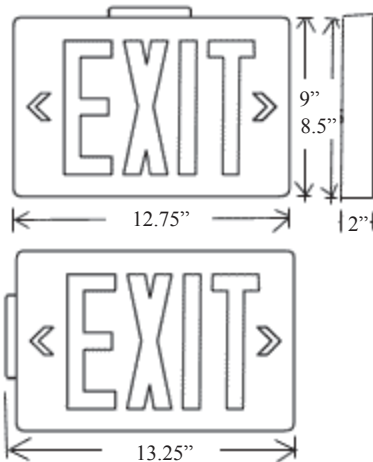

**FEATURES & SPECIFICATIONS**

- AC only or self-powered models.
- Universal 120/277 VAC operation on all exits.
- LED energy savings.
- Universal canopy included.
- Curved design.
- Spec Grade.
- Universal K/O chevrons

LED Cast Aluminum Series utilizes a unique illumination design in an architecturally pleasing housing.

**DIMENSIONS**

**ORDERING INFORMATION**

Series	Number of Faces	Letter Color	Housing Finish	Face Color	Operation
KXTE	1 - Single Face	R - Red G - Green	B - Black W - White	A - Brushed Aluminum	EM - Battery Backup Blank - AC Only