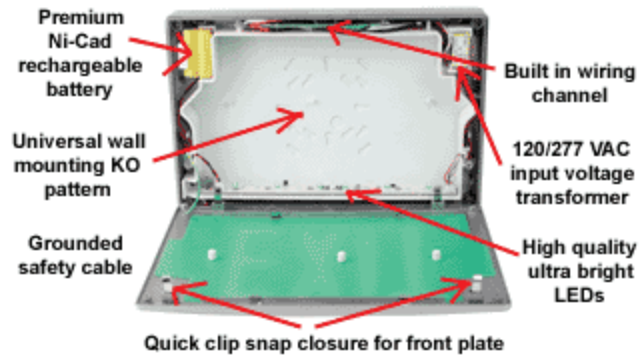

**FEATURES & SPECIFICATIONS**

- AC only or self-powered models.
- Universal 120/277 VAC operation on all exits.
- LED energy savings.
- Universal canopy included.
- Curved design.
- Spec Grade.
- Universal K/O chevrons

LED Cast Aluminum Series utilizes a unique illumination design in an architecturally pleasing housing.

**DIMENSIONS**

**ORDERING INFORMATION**

Series	Number of Faces	Letter Color	Housing Finish	Face Color	Operation
KXTE	1 - Single Face	R - Red G - Green	B - Black W - White	A - Brushed Aluminum	EM - Battery Backup Blank - AC Only