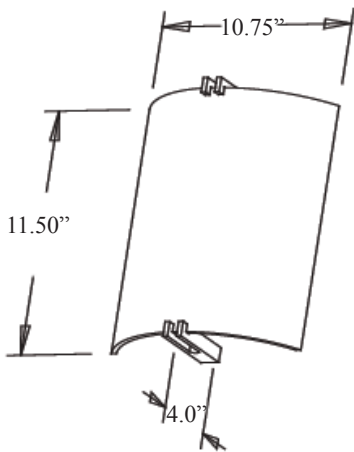

FEATURES & SPECIFICATIONS

- A closed half cylinder sanded or smooth white acrylic diffuser is accentuated by a faux finished grid trim.
- One or Two Lamp
- 13 Watt Plug-In Compact Fluorescent Included
- ADA Compliant
- Multiple Finishes Available

DIMENSIONS

ORDERING INFORMATION

Series	Lamp Count	Lamp Type	Diffuser Finishes	Ballast	Trim Finishes
LDS	1 - One Lamp 2 - Two Lamp	13 - (2) 13 Watt Plug-In	SBF - Sanded Blank - Smooth	S - E120 Residential M120 - Magnetic	SV - Sienna Verde FB - Flat Back WH - White AB - Antique Bronze AP - Antique Pewter

EXAMPLE: LDS213SWH

Catalog Number:
Notes: