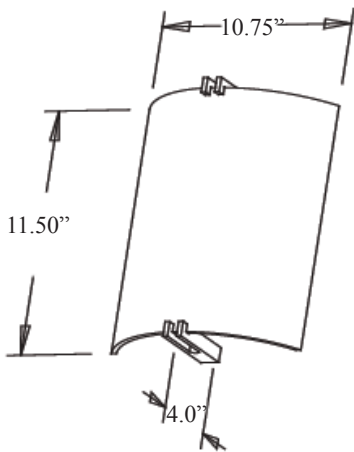

**FEATURES & SPECIFICATIONS**

- A closed half cylinder sanded or smooth white acrylic diffuser is accentuated by a faux finished grid trim.
- One or Two Lamp
- 13 Watt Plug-In Compact Fluorescent Included
- ADA Compliant
- Multiple Finishes Available

**DIMENSIONS**

**ORDERING INFORMATION**

Series	Lamp Count	Lamp Type	Diffuser Finishes	Ballast	Trim Finishes
LDS	1 - One Lamp 2 - Two Lamp	13 - (2) 13 Watt Plug-In	SBF - Sanded Blank - Smooth	S - E120 Residential M120 - Magnetic	SV - Sienna Verde FB - Flat Back WH - White AB - Antique Bronze AP - Antique Pewter

EXAMPLE: LDS213SWH

Catalog Number:
Notes: