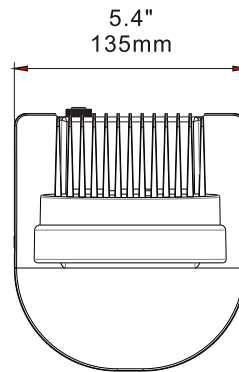

### DIMENSIONS

ELECTRICAL						
Volts	Input Watts	Amps	Power Factor	Ballast Factor	Min Start Temp	UL
100-240	14	0.2	0.5	1.00	-30°C	Yes

PHYSICAL						
Carton	Length	Width	Height	Weight	Mount	Finish
6	5.4	7.3	5.9	2.53	Flush	Bronze

Powered by **CREE** LED<sup>5</sup>

Example: **MJJ7L14W750L50KBZ**

SERIES	SIZE	WATTS/LUMENS	COLOR TEMP	FINISH
<b>MJJ</b> - Mini Jelly Jar	<b>7L</b> - 7" Wide	<b>14W750L</b> - 14 Watts/750 Lumens	<b>50K</b> - 5000 Kelvins	<b>BZ</b> - Bronze