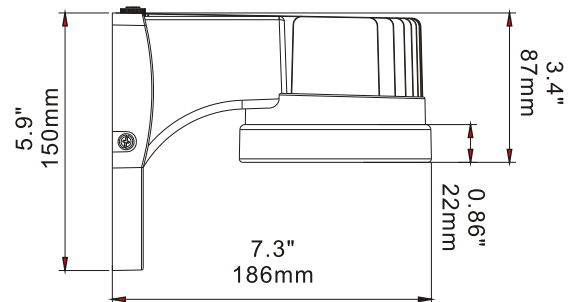

### DIMENSIONS

ELECTRICAL						
Volts	Input Watts	Amps	Power Factor	Ballast Factor	Min Start Temp	UL
100-240	14	0.2	0.5	1.00	-30°C	Yes

PHYSICAL						
Carton	Length	Width	Height	Weight	Mount	Finish
6	5.4	7.3	5.9	2.53	Flush	Bronze