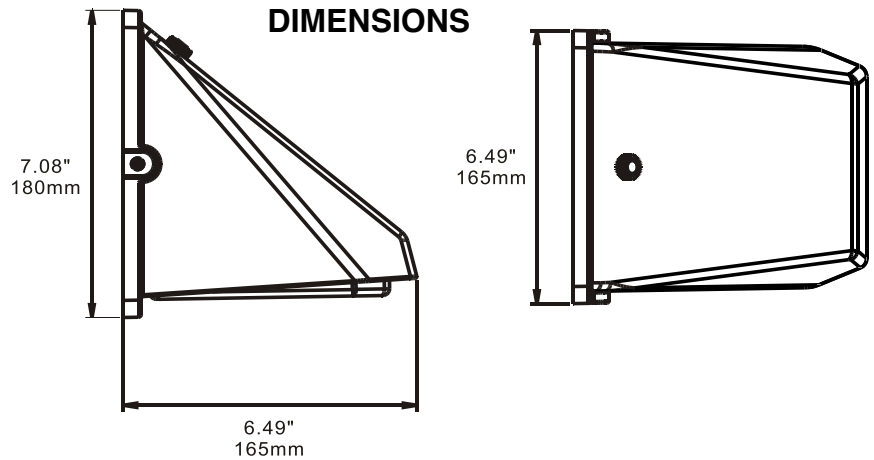

Project	Type

Features and Benefits

Sleek , low profile cutoff wall pack is ideal for low level area lighting and security. The fixture, specially designed for LED, provides the output of a 60 Watt incandescent using only 14 Watts. Full cut off eliminates any light pollution.

General Specifications

- UL and CUL listed for wet locations
- IP66, dust and water jet proof; Weatherproof and durable silicone rubber gaskets, prevent water and bugs
- Corrosion resistant die-cast all aluminum construction and hardware
- Superior powder coat finish
- High impact polycarbonate lens
- **3 Year Warranty**

MLW Series

MINI WALL PACK

ELECTRICAL						
Volts	Input Watts	Amps	Power Factor	Ballast Factor	Min Start Temp	UL
120	14	0.2	0.5	1.00	-30°C	Yes

PHYSICAL						
Carton	Length	Width	Height	Weight	Mount	Finish
6	6.49	6.49	7.08	3.30	Flush	Bronze

Powered by **CREE**™
LEDs

Example: **MLW6L14W750L50KBZ**

SERIES	SIZE	WATTS/LUMENS	COLOR TEMP	FINISH	OPTIONS*
MLW - Mini Wall Pack	6L - 6" Wide	14W750L - 14 Watts/750 Lumens	50K - 5000 Kelvins	BZ - Bronze	PC120 - 120V Photocell PC277 - 277V Photocell

*For factory installed photocell, add to end of part number.