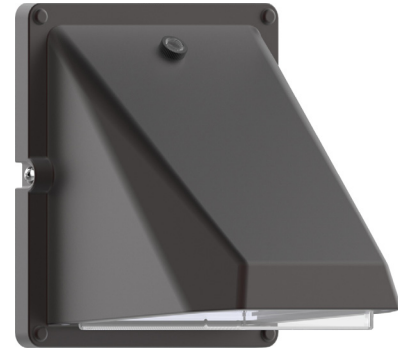

Project	Type

Features and Benefits

Sleek , low profile cutoff wall pack is ideal for low level area lighting and security. The fixture, specially designed for LED, provides the output of a 60 Watt incandescent using only 14 Watts. Full cut off eliminates any light pollution.

General Specifications

- UL and CUL listed for wet locations
- IP66, dust and water jet proof; Weatherproof and durable silicone rubber gaskets, prevent water and bugs
- Corrosion resistant die-cast all aluminum construction and hardware
- Superior powder coat finish
- High impact polycarbonate lens
- **3 Year Warranty**

MLW Series

MINI WALL PACK

ELECTRICAL						
Volts	Input Watts	Amps	Power Factor	Ballast Factor	Min Start Temp	UL
120	14	0.2	0.5	1.00	-30°C	Yes

PHYSICAL						
Carton	Length	Width	Height	Weight	Mount	Finish
6	6.49	6.49	7.08	3.30	Flush	Bronze

Powered by **CREE**™
LEDs

Example: **MLW6L14W750L50KBZ**

SERIES	SIZE	WATTS/LUMENS	COLOR TEMP	FINISH	OPTIONS*
MLW - Mini Wall Pack	6L - 6" Wide	14W750L - 14 Watts/750 Lumens	50K - 5000 Kelvins	BZ - Bronze	PC120 - 120V Photocell PC277 - 277V Photocell

*For factory installed photocell, add to end of part number.