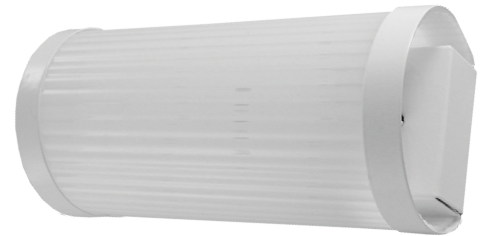

MVAN

Mini Vanity luminaire suitable for horizontal or vertical mounting.

PROJECT:	
PART NO.:	FIXTURE TYPE.:

HOUSING: Steel, Painted finish

DIFFUSER: Frosted ribbed acrylic with choice of white or brushed nickel ends (Consult factory for custom finishes.)

BALLAST: Electronic or Magnetic (120V or 277V)

LAMP: (2) 13 Watt Plug-In Fluorescents

ORDERING INFORMATION

Example: MVAN213FRWHM120

NOTE: Specifications and dimensions subject to change without notice. Consult your Texas Fluorescent Lighting Representative for availability and ordering information.