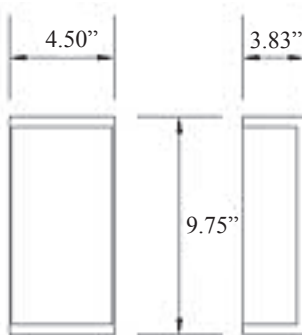

MVAN

Mini Vanity luminaire suitable for horizontal or vertical mounting.

PROJECT:	
PART NO.:	FIXTURE TYPE.:

HOUSING: Steel, Painted finish

DIFFUSER: Frosted ribbed acrylic with choice of white or brushed nickel ends (Consult factory for custom finishes.)

BALLAST: Electronic or Magnetic (120V or 277V)

LAMP: (2) 13 Watt Plug-In Fluorescents

ORDERING INFORMATION

Example: MVAN213FRWHM120

NOTE: Specifications and dimensions subject to change without notice. Consult your Texas Fluorescent Lighting Representative for availability and ordering information.