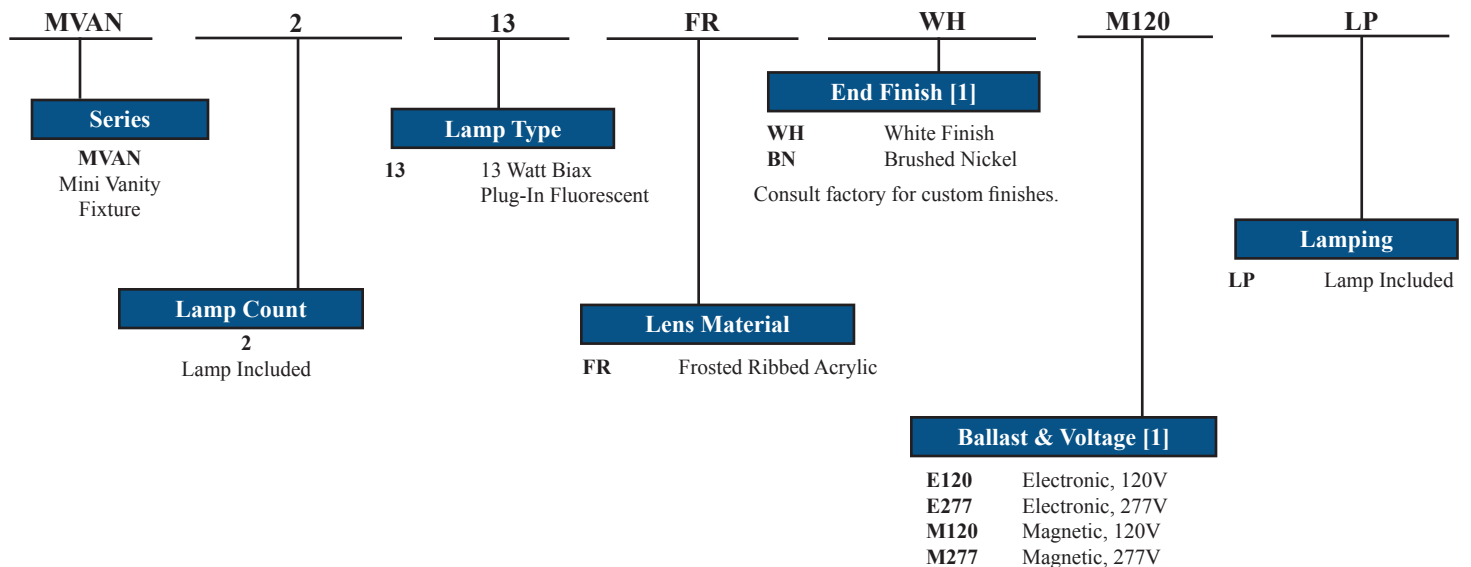

MVAN

Mini Vanity luminaire suitable for horizontal or vertical mounting.

PROJECT:	
PART NO.:	FIXTURE TYPE.:

HOUSING: Steel, Painted finish

DIFFUSER: Frosted ribbed acrylic with choice of white or brushed nickel ends (Consult factory for custom finishes.)

BALLAST: Electronic or Magnetic (120V or 277V)

LAMP: (2) 13 Watt Plug-In Fluorescents

ORDERING INFORMATION

Example: MVAN213FRWHM120

NOTE: Specifications and dimensions subject to change without notice. Consult your Texas Fluorescent Lighting Representative for availability and ordering information.