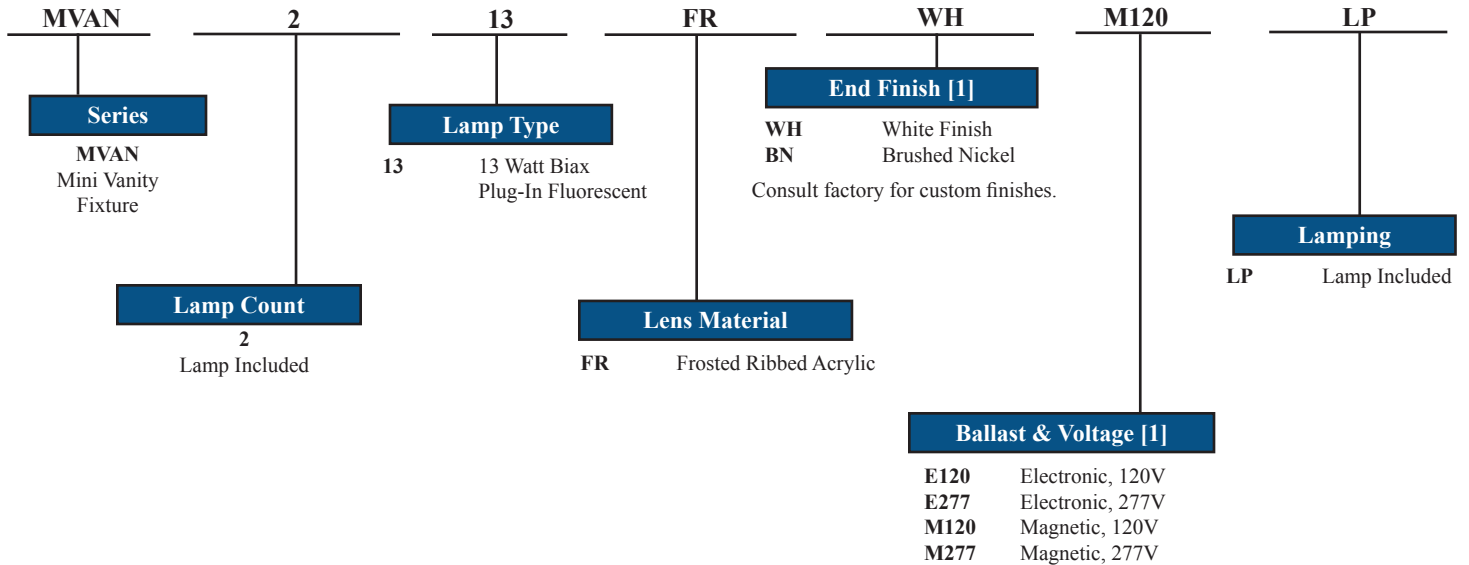

ORDERING INFORMATION

Example: MVAN213FRWHM120