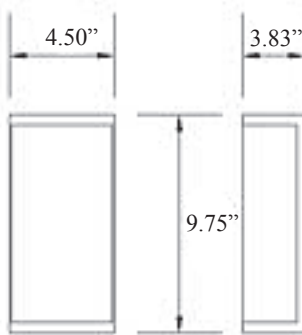

# MVAN

Mini Vanity luminaire suitable for horizontal or vertical mounting.

PROJECT:	
PART NO.:	FIXTURE TYPE.:

**HOUSING:** Steel, Painted finish

**DIFFUSER:** Frosted ribbed acrylic with choice of white or brushed nickel ends (Consult factory for custom finishes.)