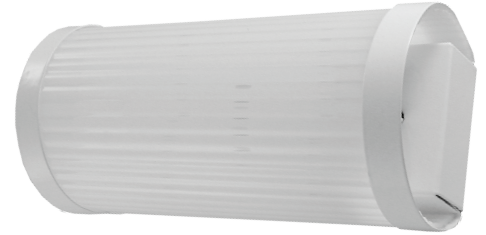

# MVAN

Mini Vanity luminaire suitable for horizontal or vertical mounting.

PROJECT:	
PART NO.:	FIXTURE TYPE.:

**HOUSING:** Steel, Painted finish

**DIFFUSER:** Frosted ribbed acrylic with choice of white or brushed nickel ends (Consult factory for custom finishes.)

**BALLAST:** Electronic or Magnetic (120V or 277V)

**LAMP:** (2) 13 Watt Plug-In Fluorescents