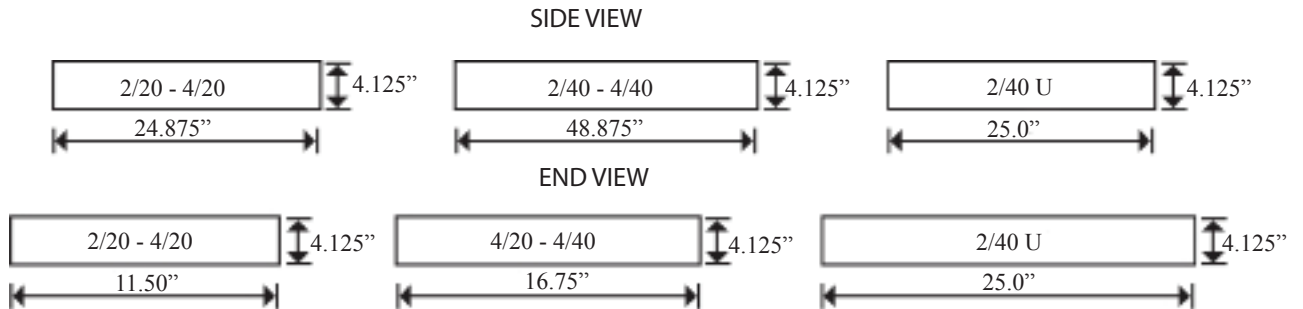

Notes:

Note: EM14 required for T5HO lamps

OAK Series

Solid Oak

DIMENSIONS

All dimensions are inches. Specifications subject to change without notice.

PHOTOMETRICS

Calculated using the zonal cavity method in accordance with IESNA LM41 procedure. Lamp configurations shown are typical. Photometric data on these and other configurations available upon request.

Coefficients of Utilization

Floor	20%	20%	20%	20%	20%	20%	20%	20%	20%	20%	20%	20%	20%	20%	20%	20%	20%
Ceiling	80%	80%	80%	80%	70%	70%	70%	70%	50%	50%	50%	30%	30%	30%	10%	10%	10%
Wall	70%	50%	30%	10%	70%	50%	30%	10%	50%	30%	10%	50%	30%	10%	50%	30%	10%
RCR		Zonal cavity coefficients							209		Spacing ratio.		Along 1.2		Across 1.4		
1	78	74	71	68	75	72	69	66	67	65	63	63	62	60	60	58	57
2	71	65	60	56	68	63	58	54	59	55	52	56	53	50	53	50	48
3	65	57	52	47	63	56	50	46	53	48	44	50	46	43	47	44	41
4	60	51	45	40	57	50	44	39	47	42	38	44	40	37	42	39	36
5	54	45	39	34	52	44	38	33	42	36	32	39	35	32	37	34	31
6	50	40	34	29	48	39	33	29	37	32	28	36	31	27	34	30	27
7	46	36	30	26	45	35	30	25	34	28	25	32	27	24	31	26	23
8	43	33	26	22	41	32	26	22	30	25	21	29	24	21	28	23	20
9	39	29	23	19	38	29	23	19	27	22	19	26	21	18	25	21	18
10	36	27	21	17	35	26	21	17	25	20	16	24	19	16	23	19	16