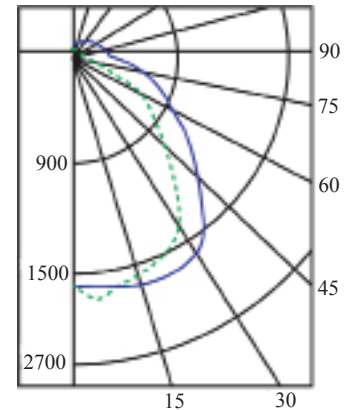

PHOTOMETRICS

Calculated using the zonal cavity method in accordance with IESNA LM41 procedure. Lamp configurations shown are typical. Photometric data on these and other configurations available upon request.

Coefficients of Utilization

Floor	20%	20%	20%	20%	20%	20%	20%	20%	20%	20%	20%	20%	20%	20%	20%	20%	20%
Ceiling	80%	80%	80%	80%	70%	70%	70%	70%	50%	50%	50%	30%	30%	30%	10%	10%	10%
Wall	70%	50%	30%	10%	70%	50%	30%	10%	50%	30%	10%	50%	30%	10%	50%	30%	10%
RCR		Zonal cavity coefficients							209		Spacing ratio.		Along 1.2		Across 1.4		
1	78	74	71	68	75	72	69	66	67	65	63	63	62	60	60	58	57
2	71	65	60	56	68	63	58	54	59	55	52	56	53	50	53	50	48
3	65	57	52	47	63	56	50	46	53	48	44	50	46	43	47	44	41
4	60	51	45	40	57	50	44	39	47	42	38	44	40	37	42	39	36
5	54	45	39	34	52	44	38	33	42	36	32	39	35	32	37	34	31
6	50	40	34	29	48	39	33	29	37	32	28	36	31	27	34	30	27
7	46	36	30	26	45	35	30	25	34	28	25	32	27	24	31	26	23
8	43	33	26	22	41	32	26	22	30	25	21	29	24	21	28	23	20
9	39	29	23	19	38	29	23	19	27	22	19	26	21	18	25	21	18
10	36	27	21	17	35	26	21	17	25	20	16	24	19	16	23	19	16

Distribution Curve