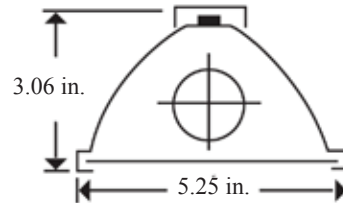

SIZE W x L x H in inches (mm)

5.25W x 3.06H (135 x 75)

Available in 48 and 96in nominal lengths. See dimensional view for actual size.

LAMP

1 or 2 lamp position.

MATERIALS & FEATURES

Aluminum extrusion with white interior and cast aluminum end plates. The diffuser / lens is a smooth clear acrylic. Available in 4 and 8 foot nominal lengths; single and tandem lamp configurations available with four foot lamps. Integral ballast for 54W T5HO lamp configurations; remote ballast for T12HO lamps. Integral junction box on one end of fixture permits wiring connection within enclosure.

1	F48T12HO	48 in. T12HO 4 ft. nominal length
1	F96T12HO	96 in. T12HO 8 ft. nominal length

T12HO Fixtures have REMOTE BALLAST
Tandem fixture doubles total lamp count (2 or 4)

Example: OSL128E120

Notes

[1] See end of T02Harsh section for many additional lamps, ballasts, finishes, and options.

[2] Tandem doubles length and lamp count. Same lamps in cross section, additional lamps end to end.

Series OSL

Outdoor Sign Lighter

DIMENSIONS

All dimensions are inches. Specifications subject to change without notice. The dimensions below represent the 2 ft. and the 4 ft.