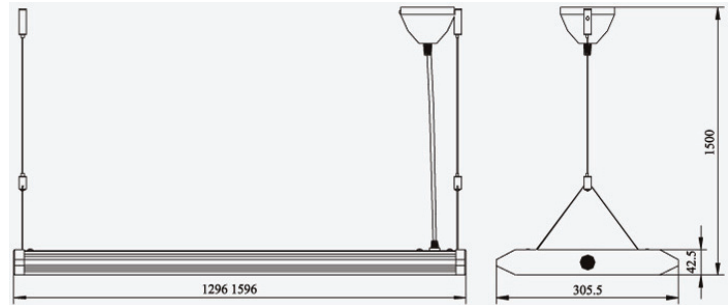

SIZE W x L x H x OA with Cable Kit in inches (MM)

4 FT. - 51" x 12" x 1.67" x 59"

(1296 x 305.5 x 42.5 x 1500 Overall Height with Cable Kit)

LAMP

1, 2, or 3 lamp T5 Only

CONSTRUCTION

Extruded aluminum body with Anti-glare Lens with anti-UV treatment prevents discoloration of the lens.

Catalog Number:

Notes:

PAL Series

Deco Linear Lighting

DIMENSIONS

All dimensions are inches. Specifications subject to change without notice.

Catalog Number:
Notes: