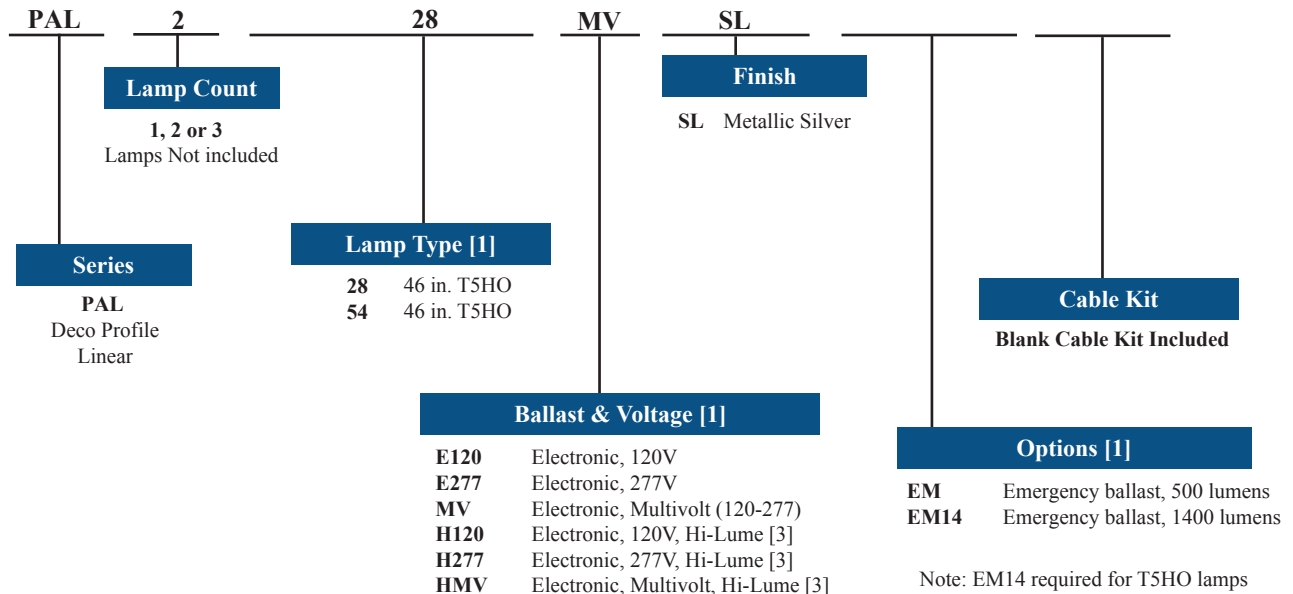

SIZE W x L x H x OA with Cable Kit in inches (MM)

4 FT. - 51" x 12" x 1.67" x 59"

(1296 x 305.5 x 42.5 x 1500 Overall Height with Cable Kit)

LAMP

1, 2, or 3 lamp T5 Only

CONSTRUCTION

Extruded aluminum body with Anti-glare Lens with anti-UV treatment prevents discoloration of the lens.

MOUNTING

5' adjustable cable kit with canopy to cover smaller gem outlet box.

LISTING

CUL & UL Listed. Energy Efficient

TYPICAL OPTIONS AND ACCESSORIES

Emergency Ballasts and longer cable kits.

ORDERING INFORMATION

Example: PAL228MVSL

Notes

[1] See end of T02LINEAR for many additional lamps, ballasts, finishes, and options.

[2] Custom louvers available in any cell configuration. Consult factory for additional information.