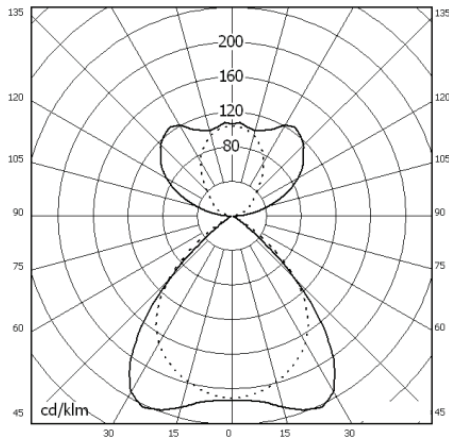

Catalog Number:

Notes:

PAL Series

Deco Linear Lighting

DIMENSIONS

All dimensions are inches. Specifications subject to change without notice.

Catalog Number:
Notes: