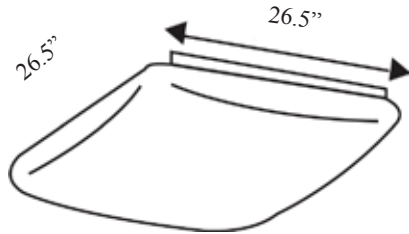

*Consult for more options

Catalog Number:
Notes: