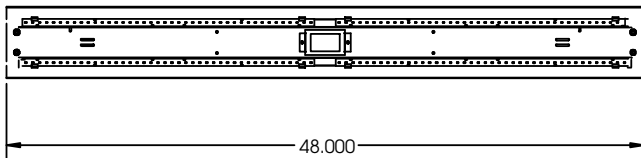

f15a` eg`f835FADKXd` adWbfja` e

Catalog Number:
Notes:

Parking Garage Retrofit Kit

48 in. Retrofit Kit

ORDERING INFORMATION - 4FT

Example: **RKCIT48LS48W4800LLBDMV40K**

STANDARD

RKCIT	48L	S57W5400L	LB	DMV	40K
Series	Size	Wattage and Lumen	Gear Tray	Driver	Color Temperature
RKCIT LED 4' Retrofit kit	48L 48 in.	S32W3450L 32 System Watts, 3450 Delivered Lumens S48W4800L 48 System Watts, 4800 Delivered Lumens S57W5400L 57 System Watts, 5400 Delivered Lumens	LB Low Bay PG Parking Garage	DMV 0-10V MV Multi - Volt 120V-277V	30K 3000K 35K 3500K 40K 4000K 50K 5000K