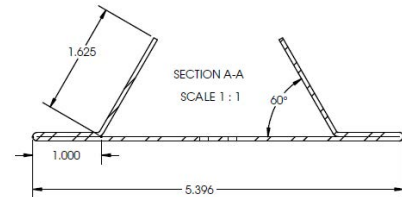

Parking Garage Retrofit Kit