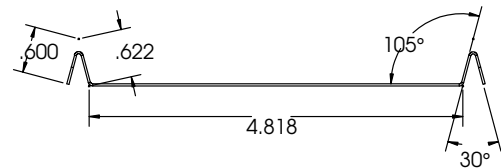

f15a` eg`f835FADKXd` adWbfja` e

Catalog Number:
Notes:

Parking Garage Retrofit Kit

48 in. Retrofit Kit

ORDERING INFORMATION - 4FT

Example: **RKCIT48LS48W4800LLBDMV40K**

STANDARD

RKCIT	48L	S57W5400L	LB	DMV	40K
Series	Size	Wattage and Lumen	Gear Tray	Driver	Color Temperature
RKCIT LED 4' Retrofit kit	48L 48 in.	S32W3450L 32 System Watts, 3450 Delivered Lumens S48W4800L 48 System Watts, 4800 Delivered Lumens S57W5400L 57 System Watts, 5400 Delivered Lumens	LB Low Bay PG Parking Garage	DMV 0-10V MV Multi - Volt 120V-277V	30K 3000K 35K 3500K 40K 4000K 50K 5000K