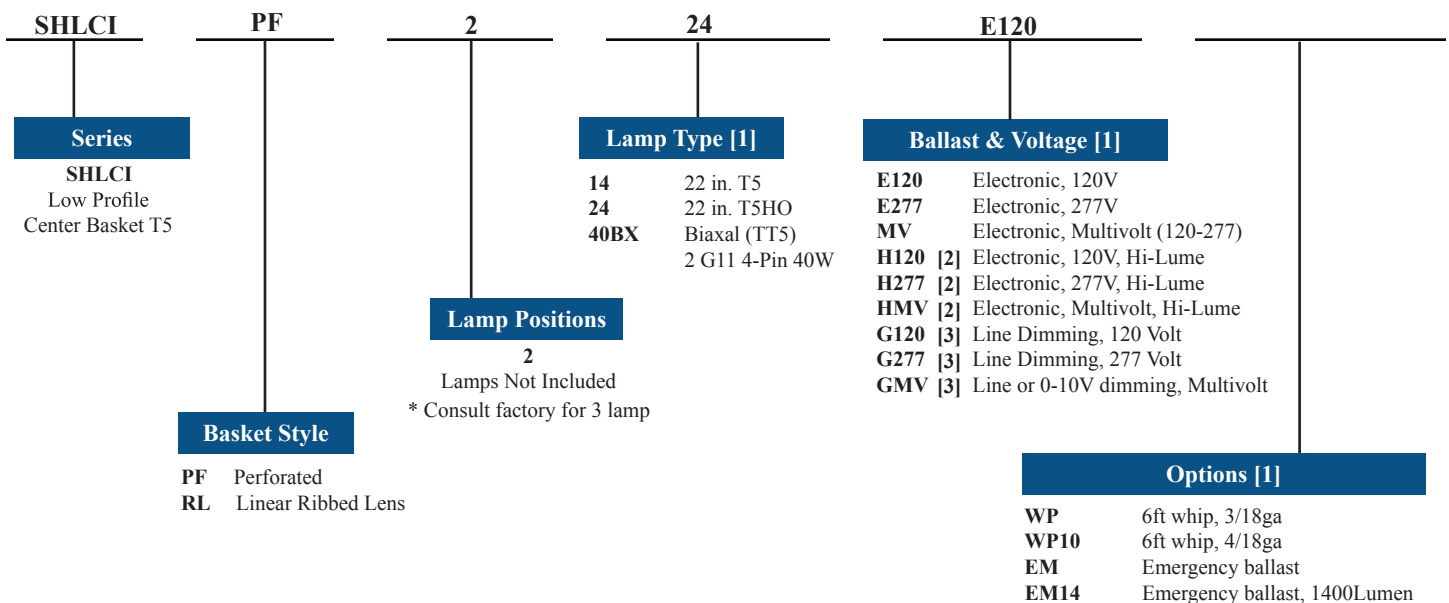

ORDERING INFORMATION

Example: SHLCIPF224E120

Notes:

1. [1] See end of T02Grid for many additional lamps, ballasts, finishes, and options.
   [2] HiLume and multivolt dimming ballasts available for T8 lamps only.
   [3] Dimming ballasts available for T8 & T5HO lamps only.

EM14 ballast required for T5, TT5 & T5HO lamps