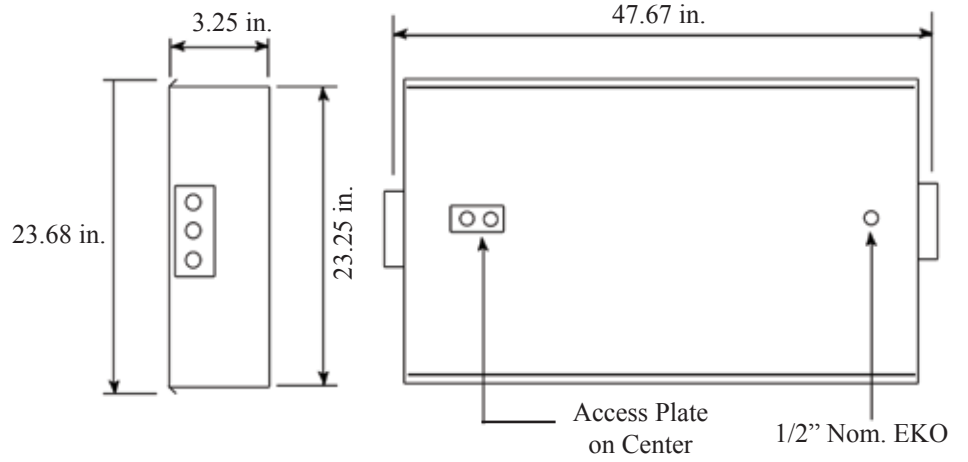

SIZE W x L x H in inches

23.68W x 23.68L x 3.25Dp

LAMP

2 lamp positions.

* Consult factory for 3 lamp

MATERIALS & FEATURES

Housing is die-formed and embossed code 22 gage steel. Luminaire body finish is high reflectance baked white enamel, with matte white reflectors. Wiring knockouts are provided on the back of housing. Center diffuser snaps into place; no tools are required for removal. Diffuser is perforated to maintain even brightness, and provided with an internal, acrylic overlay to obscure lamps.

SIZE W x L x H in inches

23.68W x 47.67L x 3.25Dp

LAMP

2 lamp positions.

* Consult factory for 3 lamp

MATERIALS & FEATURES

Housing is die-formed and embossed code 22 gage steel. Luminaire body finish is high reflectance baked white enamel, with matte white reflectors. Wiring knockouts are provided on the back of housing. Center diffuser snaps into place; no tools are required for removal. Diffuser is perforated to maintain even brightness, and provided with an internal, acrylic overlay to obscure lamps.

EM14 ballast required for T5, TT5 & T5HO lamps

Catalog Number:
Notes:

SHLCI 2x4 ft.

Low Profile Center Basket

DIMENSIONS

All dimensions are inches. Specifications subject to change without notice.

Catalog Number:
Notes: