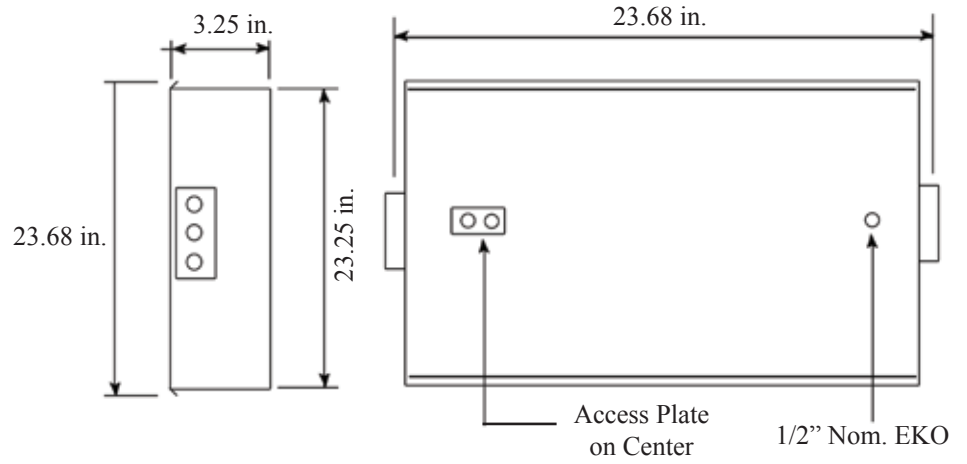

SIZE W x L x H in inches

23.68W x 23.68L x 3.25Dp

LAMP

2 lamp positions.

* Consult factory for 3 lamp

MATERIALS & FEATURES

Housing is die-formed and embossed code 22 gage steel. Luminaire body finish is high reflectance baked white enamel, with matte white reflectors. Wiring knockouts are provided on the back of housing. Center diffuser snaps into place; no tools are required for removal. Diffuser is perforated to maintain even brightness, and provided with an internal, acrylic overlay to obscure lamps.

EM14 ballast required for T5, TT5 & T5HO lamps

SHLCI 2x2 ft.

Low Profile Center Basket

DIMENSIONS

All dimensions are inches. Specifications subject to change without notice.

Catalog Number:
Notes:

SHLCI 2x4 ft.

SIZE W x L x H in inches

23.68W x 47.67L x 3.25Dp

LAMP

2 lamp positions.

* Consult factory for 3 lamp

MATERIALS & FEATURES

Housing is die-formed and embossed code 22 gage steel. Luminaire body finish is high reflectance baked white enamel, with matte white reflectors. Wiring knockouts are provided on the back of housing. Center diffuser snaps into place; no tools are required for removal. Diffuser is perforated to maintain even brightness, and provided with an internal, acrylic overlay to obscure lamps.