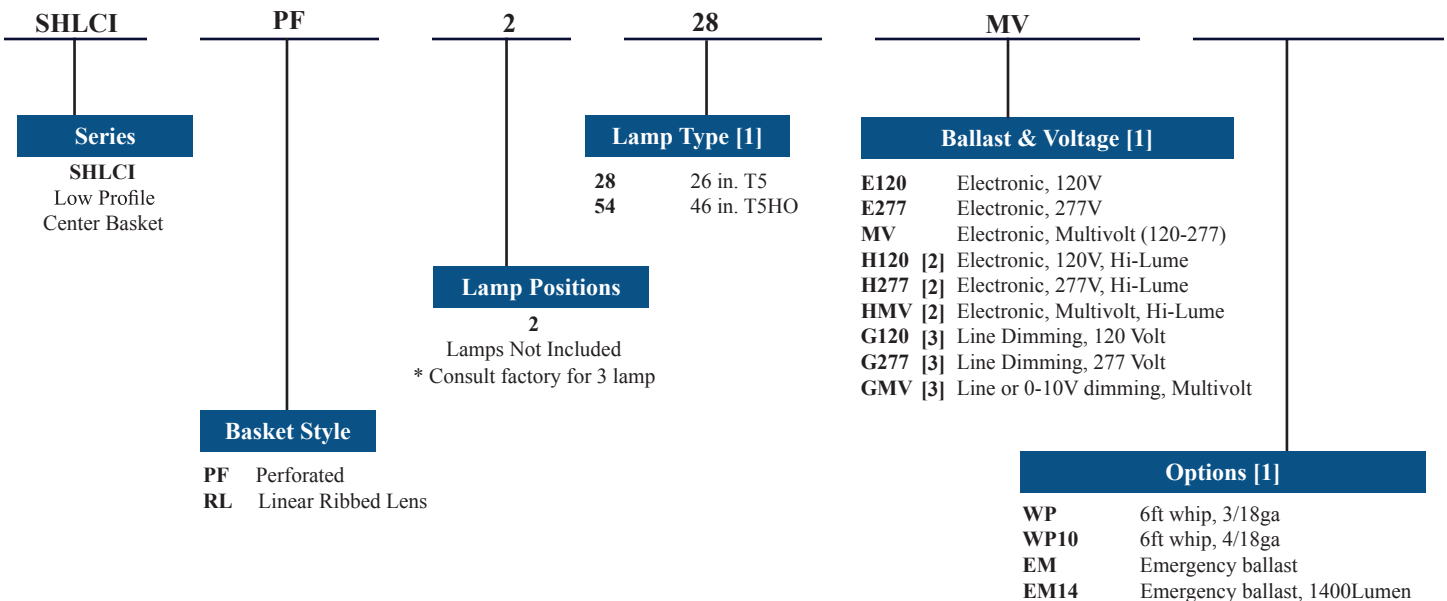

LISTING

Fixture and Ballast: UL Listed.

Ballast: Thermally protected, class P, HPF, Non PCB.

TYPICAL OPTIONS AND ACCESSORIES

Emergency ballasts, whips, and lenses. See options page at the end of the T02Grid section, or contact factory for more details.

ORDERING INFORMATION

Example: SHLCIPF228MV

Notes:

- [1] See end of T02Grid for many additional lamps, ballasts, finishes, and options.
 [2] HiLume and multivolt dimming ballasts available for T8 lamps only.
 [3] Dimming ballasts available for T8 & T5HO lamps only.