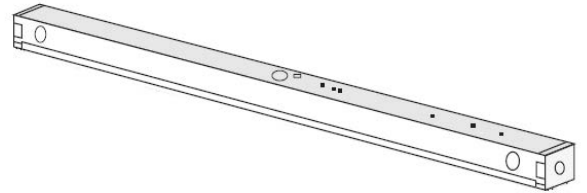

FEATURES & SPECIFICATIONS

INTENDED USE

Narrow body one lamp strip for interior warehouse, retail, and utility areas requiring general illumination in a commercial quality narrow strip configuration.

SIZE W x L x H in inches (mm)

2.75W x 1.80H (70 x 45)

MATERIALS & FEATURES

Housing is die-formed and embossed code 22 gage steel. Finish is high reflectance baked white enamel. Wiring knockouts are provided on back, side, and end of housing. Ballast covers or reflectors attach without tools to simplify ballast access.

- W3x, economical white steel reflectors, for abusive locations
  Two styles: symmetric and asymmetric
- M2, premium full specular (mirrored) reflectors, for maximum efficiency
- W1x, high reflectance white aluminum reflectors, combine economy and efficiency