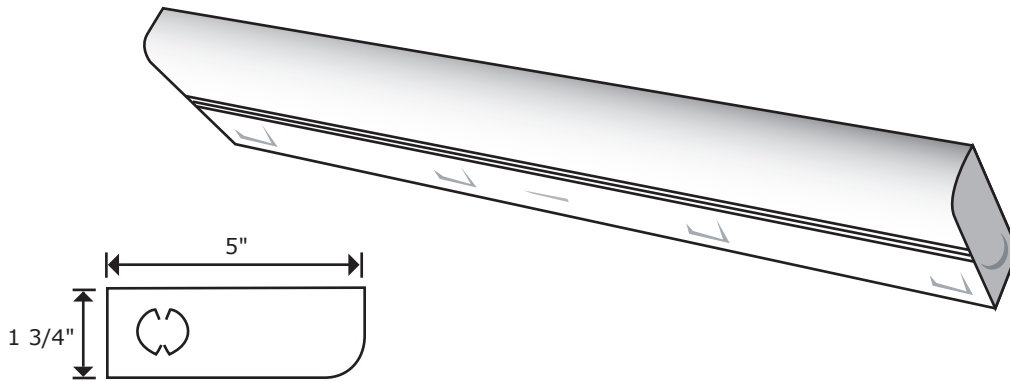

TEXAS FLUORESCENTS

Wall Mount Series UCL

FEATURES & SPECIFICATIONS

Attributes

Wrap around diffuser of smooth white styrene snaps in or out for easy relamping. The UCL is available in white or walnut finish.

Listing

Fixtures conform to Underwriters' Laboratories standards for production and are carefully tested prior to packing.

ORDERING INFORMATION

SERIES UCL			ELECTRONIC	
Part Number	Bulb	Size	Part Number	Bulb
UCL 115	1-F15T8	18" X 5" X 1-3/4"	UCL 115EL	1-F15T8
UCL 120	1-F20T12	24" X 5" X 1-3/4"	UCL 117	1-F17T8
UCL 130	1-F30T12	36" X 5" X 1-3/4"	UCL 125	1-F25T8
UCL 140	1-F40T12	48" X 5" X 1-3/4"	UCL 132	1-F32T8