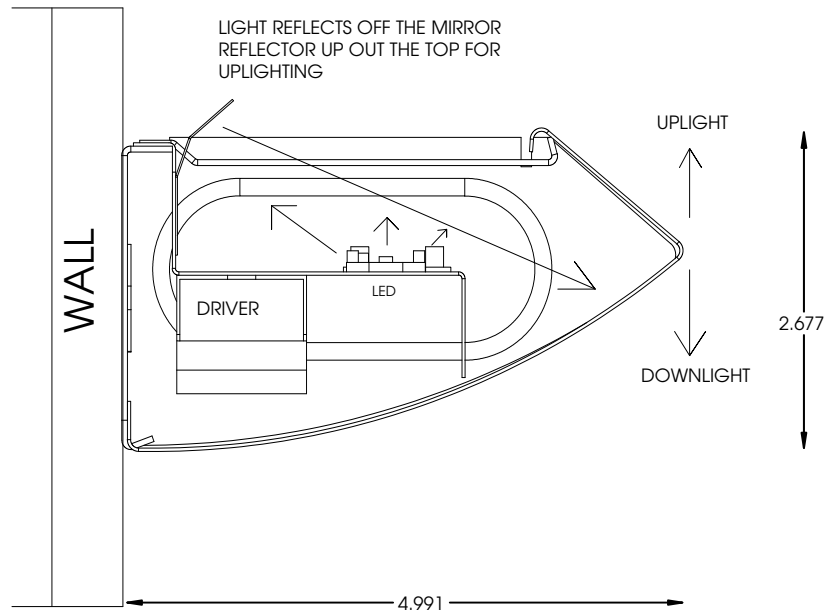

DIMENSIONS

All dimensions are inches. Specifications subject to change without notice.

ORDERING INFORMATION

Example: WLINPF96LS48W4800LDMV40K

STANDARD

WLIN		PF	96L	S48W4800L		DMV	40K	
Series			Size	Wattage and Lumen		Driver	Finish	
WLIN Direct/Indirect \Wall Mount \LIN Companion			96L 98.00"	E48W4800L 48 System Watts, 4800 Delivered Lumens H97W9600L 97 System Watts, 9600 Delivered Lumens H114W10800L 114 System Watts, 10800 Delivered Lumens		DMV 0-10V MV Multi - Volt 120V-277V	Blank White (standard) Custom colors available	
Body Style			Function					
PF Perforated SD Solid MW White Lens LV Louver		Blank J	Standard Fixture includes end caps Joiner -No end caps are furnished with joiner sections					
			Color Temperature					
				30K 3000K 35K 3500K 40K 4000K 50K 5000K				

* Consult for more options

Catalog Number:
Notes:

WLIN

Direct/Indirect Wall Mount

LIN Series

Mounted on Ceiling

WLIN Series

Mounted on Wall

* Companion to the LIN series pendant mount indirect

DIMENSIONS

All dimensions are inches. Specifications subject to change without notice.

END VIEW

4-FOOT MODEL

TOP VIEW

8-FOOT MODEL

TOP VIEW