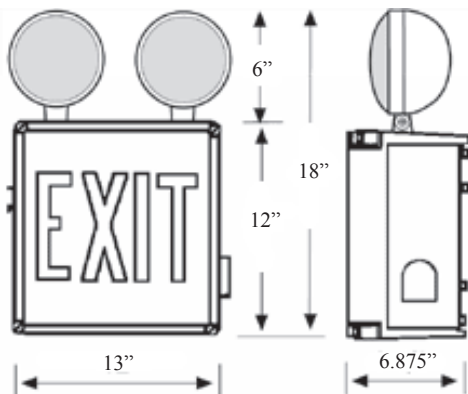

LED Series exit signs feature an enclosure resistant to corrosive atmospheres, non-hazardous dust environments, water spray or splashing water.

DIMENSIONS

AC Only Units

Catalog Model #	Letter Color	Voltage Input	Lamp Type	Warranty
WLXTER	Red	120/277	LED	Yes
WLXTEG	Green	120/277	LED	Yes