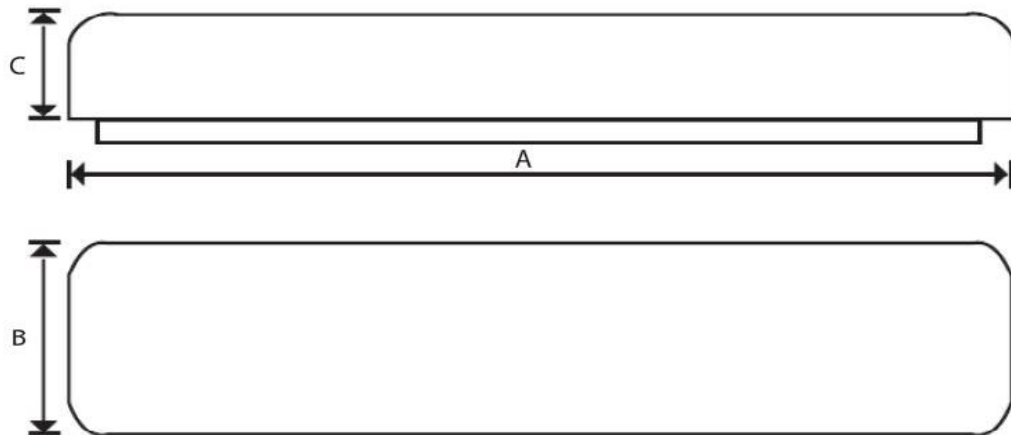

Catalog Number:
Notes:

WPU Series

Wall Puff Linear Fixture

DIMENSIONS

All dimensions are inches. Specifications subject to change without notice.

Series	A	B	C
WPU213	14"	6.5"	3.75"
WPU217	27"	6.0"	2.75"
WPU225	39"	6.0"	2.75"
WPU232	51"	6.0"	2.75"