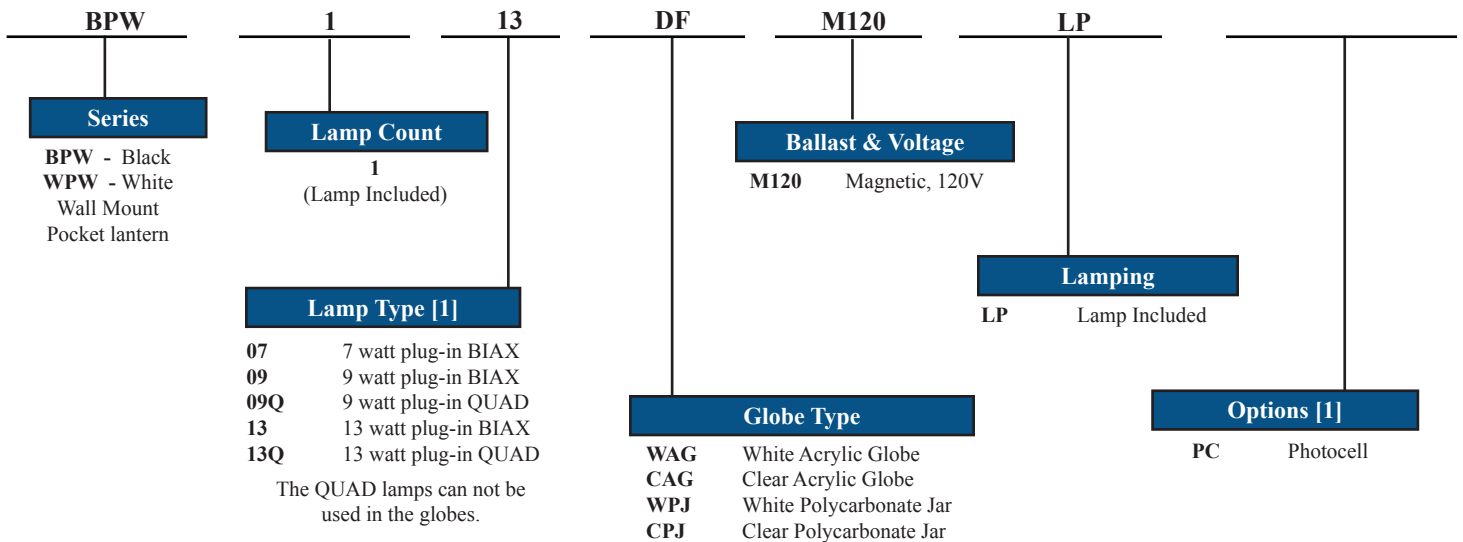

ORDERING INFORMATION

Example: BPW113CPJM120-LP

Catalog Number:
Notes: