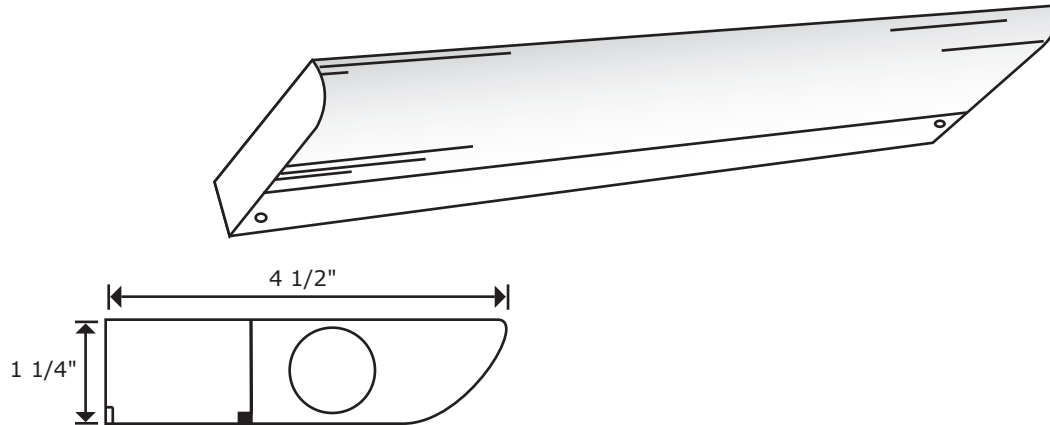

Wall Mount Series TUCL

Application

A compact fluorescent light, answering the need for illumination in areas where space is extremely limited.

FEATURES & SPECIFICATIONS

Attributes

Easy to install. White baked enamel or walnut finish.

Listing

Fixtures conform to Underwriters' Laboratories standards for production and are carefully tested prior to packing.

ORDERING INFORMATION

SERIES TUCL			ELECTRONIC	
Part Number	Bulb	Size	Part Number	Bulb
TUCL 108	1-F8T5	12" X 4-1/2" X 1-1/4"	TUCL 108ELEC	1-F8T5
TUCL 115	1-F15T8	18" X 4-1/2" X 1-1/4"	TUCL 115ELEC	1-F15T8